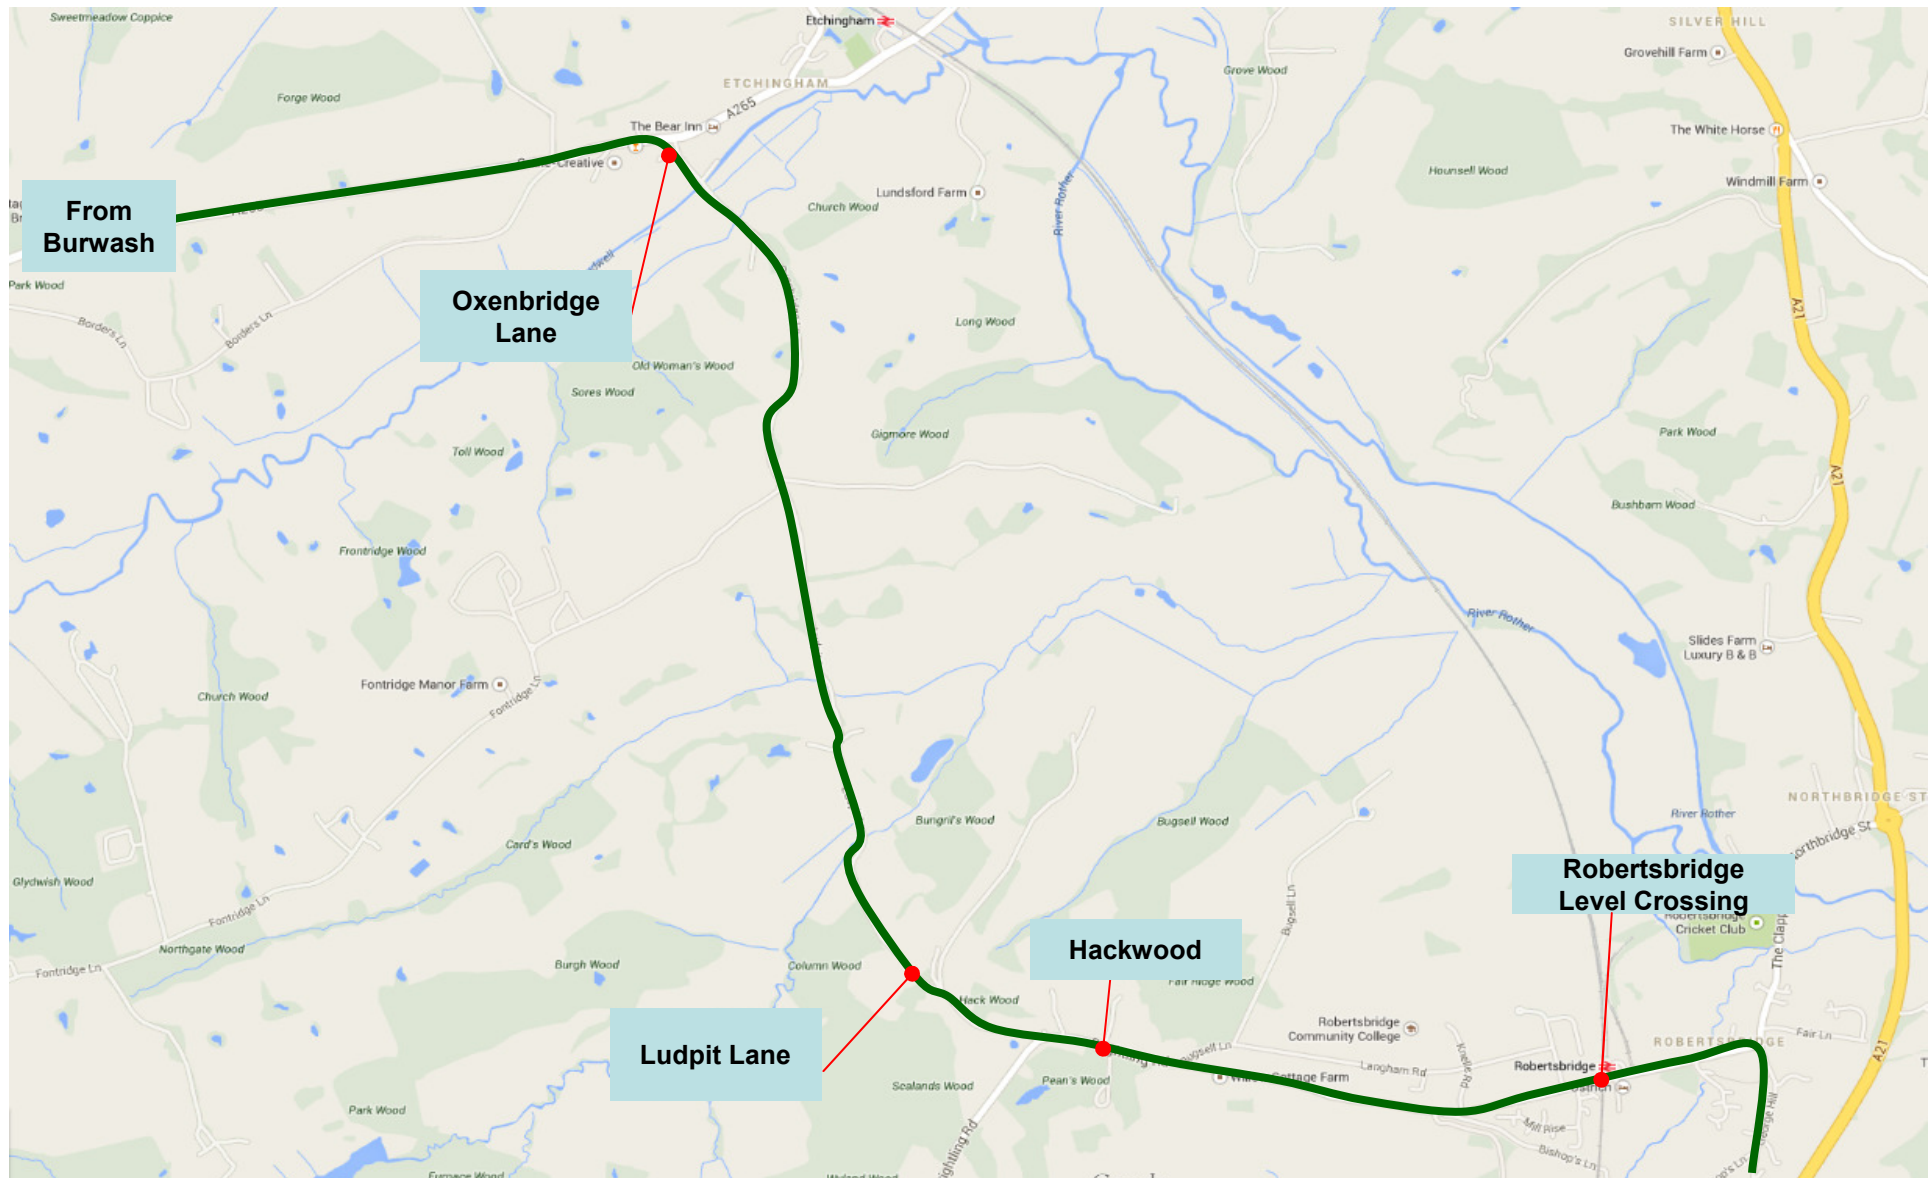

B74 – Mountfield Village - Netherfield

B74 – Mountfield – Netherfield - Battle

B74 – Netherfield Arms / Darvel Down

B74 Battle – Library/Jempsons, Battle Abbey Green

B74 – Battle to Sedlescombe

B74 - Marley Gardens

B74 – Sedlescombe East View Terrace

B74 – Battle – Robertsbridge - Burwash - Battle

-  Fare Stage 1
-  Fare Stage 2
-  Fare Stage 3
-  Fare Stage 4

B74 - Hurst Green

B74 - Burwash

B74 - Etchingam

B74 – Oxenbridge Lane – Hackwood - Robertsbridge

B74 - Robertsbridge