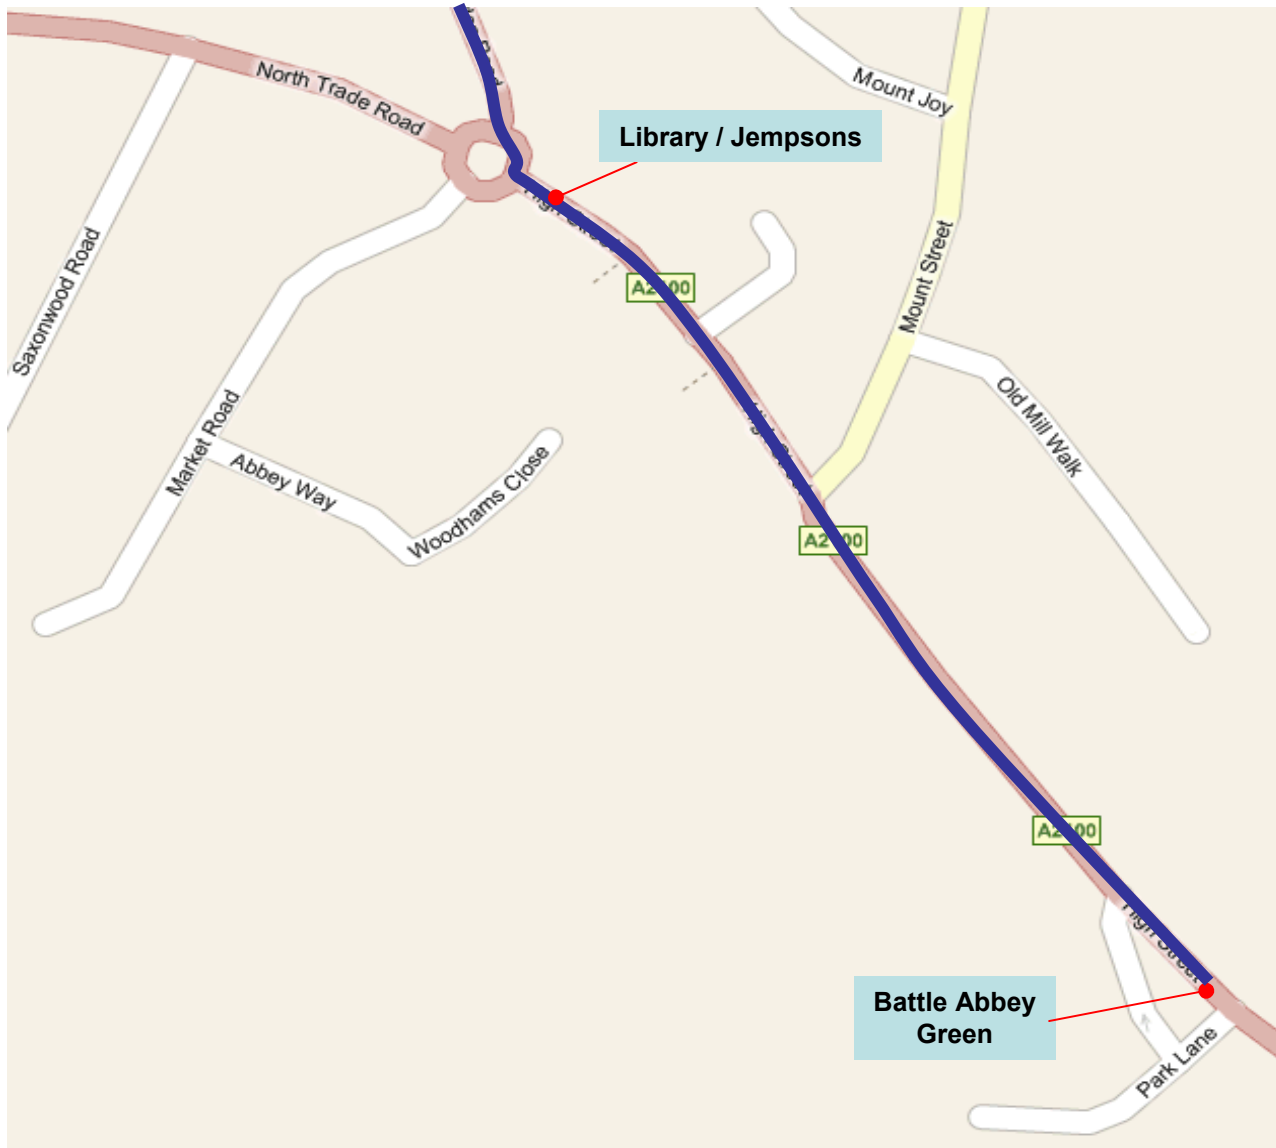

B74 – Mountfield Village - Netherfield

B74 – Mountfield – Netherfield - Battle

B74 – Netherfield Arms / Darvel Down

B74 Battle – Library/Jempsons, Battle Abbey Green

B74 – Battle to Sedlescombe

B74 - Marley Gardens

B74 – Sedlescombe East View Terrace

B74 – Battle – Robertsbridge - Burwash - Battle

-  Fare Stage 1
-  Fare Stage 2
-  Fare Stage 3
-  Fare Stage 4

B74 - Hurst Green

B74 - Burwash

B74 - Etchingam

B74 – Oxenbridge Lane – Hackwood - Robertsbridge

B74 - Robertsbridge