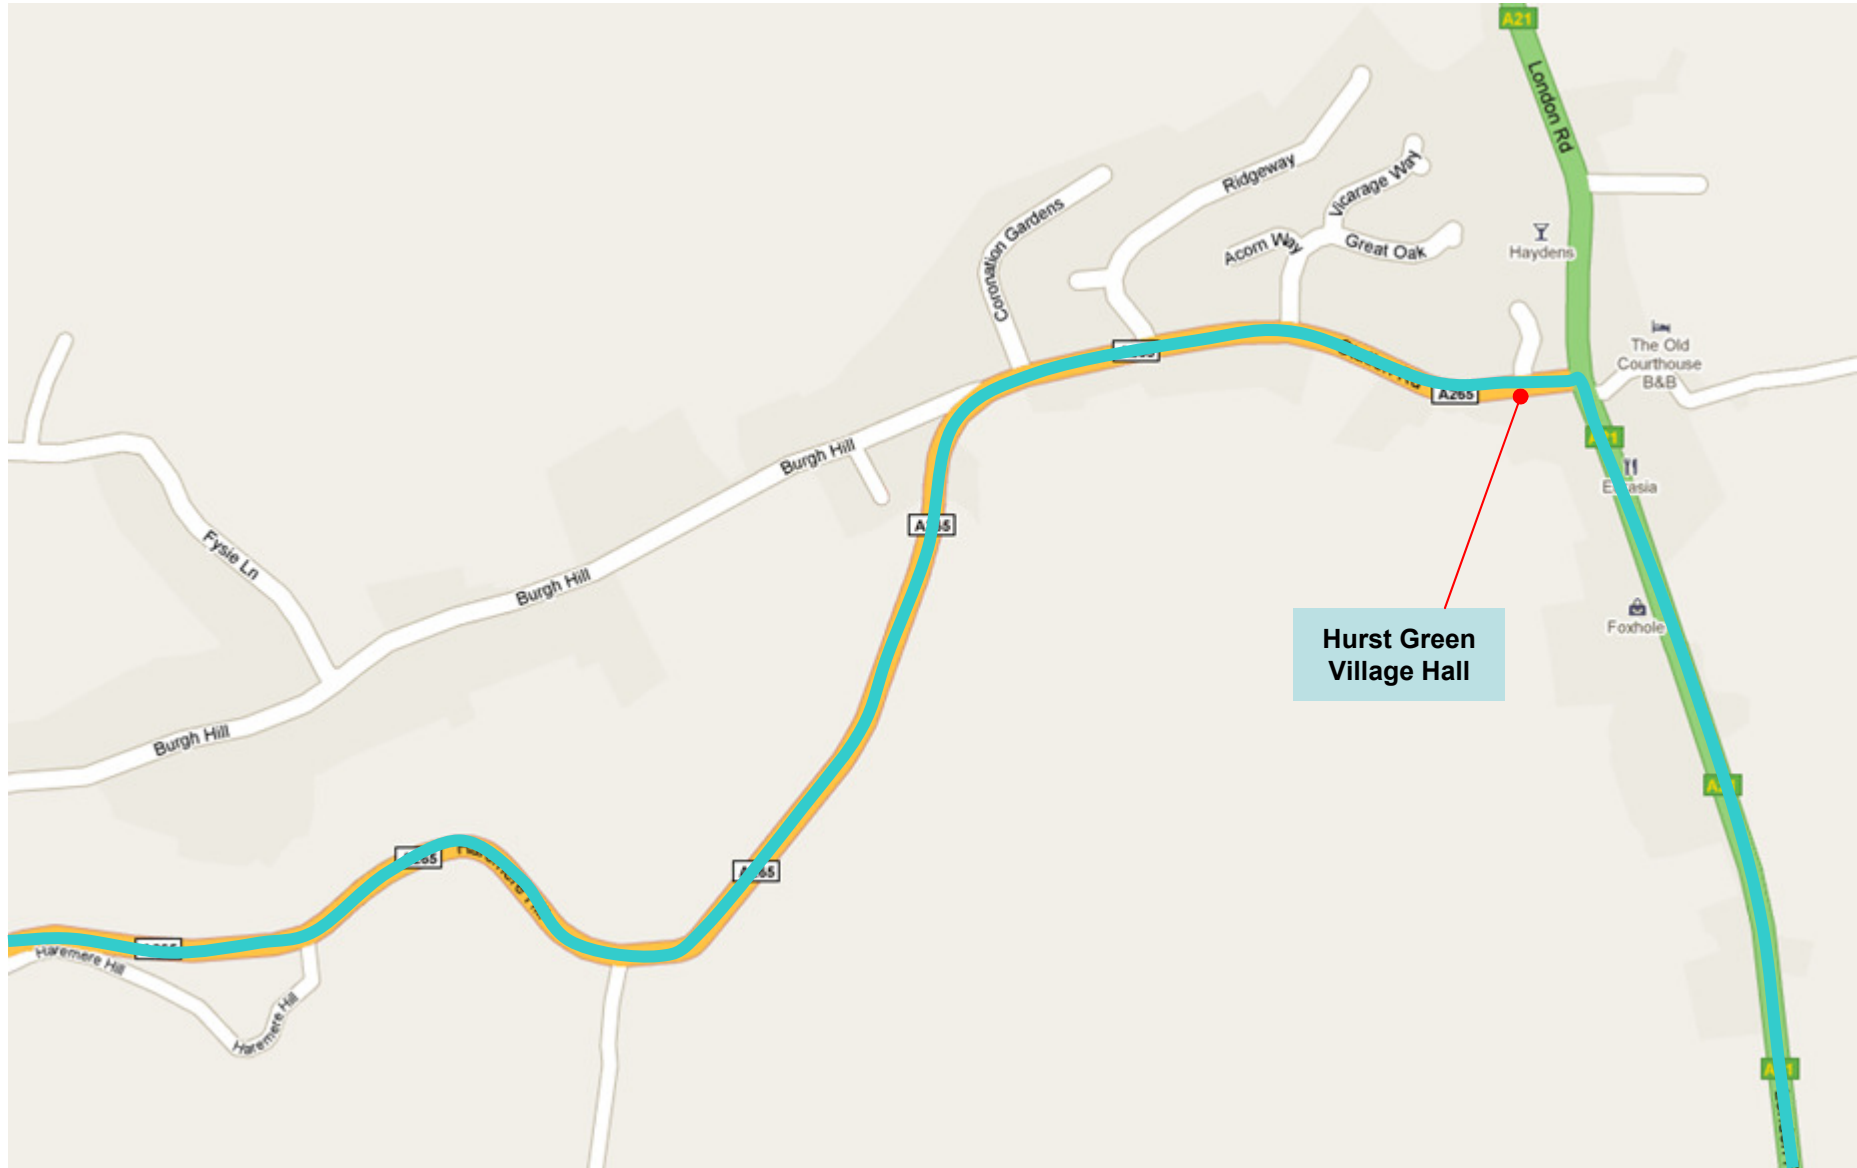

B74 – Mountfield Village - Netherfield

B74 – Mountfield – Netherfield - Battle

B74 – Netherfield Arms / Darvel Down

B74 Battle – Library/Jempsons, Battle Abbey Green

B74 – Battle to Sedlescombe

B74 - Marley Gardens

B74 – Sedlescombe East View Terrace

B74 – Battle – Robertsbridge - Burwash - Battle

-  Fare Stage 1
-  Fare Stage 2
-  Fare Stage 3
-  Fare Stage 4

B74 - Hurst Green

B74 - Burwash

B74 - Etchingam

B74 – Oxenbridge Lane – Hackwood - Robertsbridge

B74 - Robertsbridge