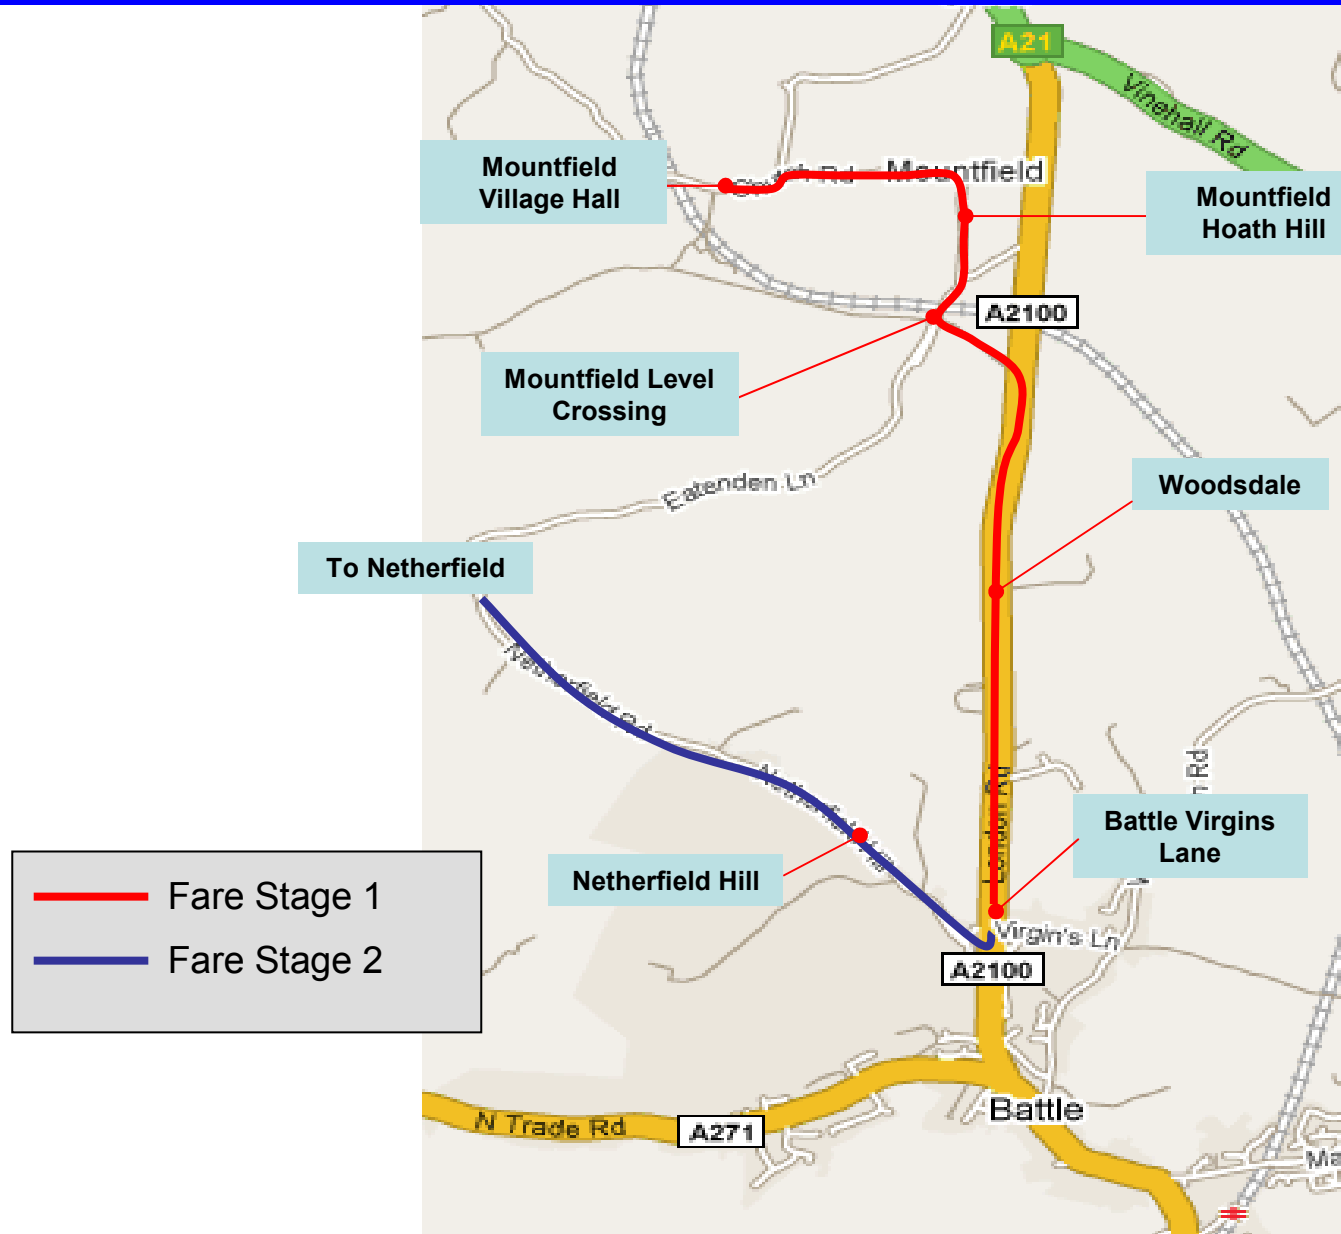

B74 – Mountfield Village - Netherfield

B74 – Mountfield – Netherfield - Battle

B74 – Netherfield Arms / Darvel Down

B74 Battle – Library/Jempsons, Battle Abbey Green

B74 – Battle to Sedlescombe

B74 - Marley Gardens

B74 – Sedlescombe East View Terrace

B74 – Battle – Robertsbridge - Burwash - Battle

-  Fare Stage 1
-  Fare Stage 2
-  Fare Stage 3
-  Fare Stage 4

B74 - Hurst Green

B74 - Burwash

B74 - Etchingam

B74 – Oxenbridge Lane – Hackwood - Robertsbridge

B74 - Robertsbridge