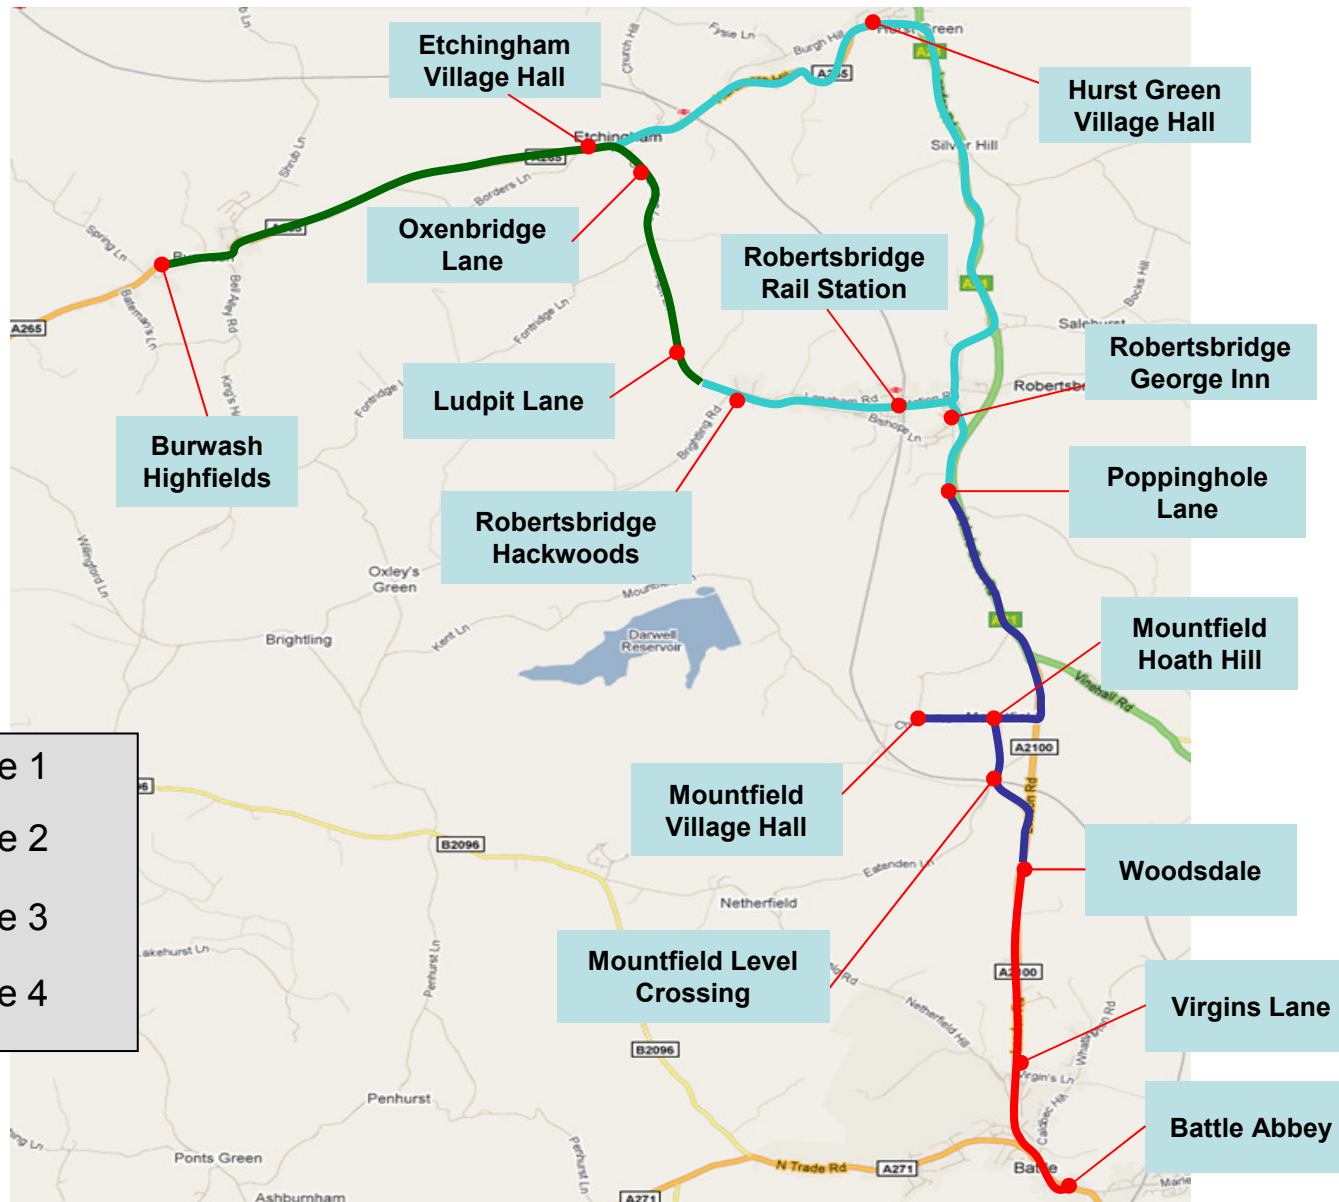

B74 – Mountfield Village - Netherfield

B74 – Mountfield – Netherfield - Battle

B74 – Netherfield Arms / Darvel Down

B74 Battle – Library/Jempsons, Battle Abbey Green

B74 – Battle to Sedlescombe

B74 - Marley Gardens

B74 – Sedlescombe East View Terrace

B74 – Battle – Robertsbridge - Burwash - Battle

-  Fare Stage 1
-  Fare Stage 2
-  Fare Stage 3
-  Fare Stage 4

B74 - Hurst Green

B74 - Burwash

B74 - Etchingam

B74 – Oxenbridge Lane – Hackwood - Robertsbridge

B74 - Robertsbridge