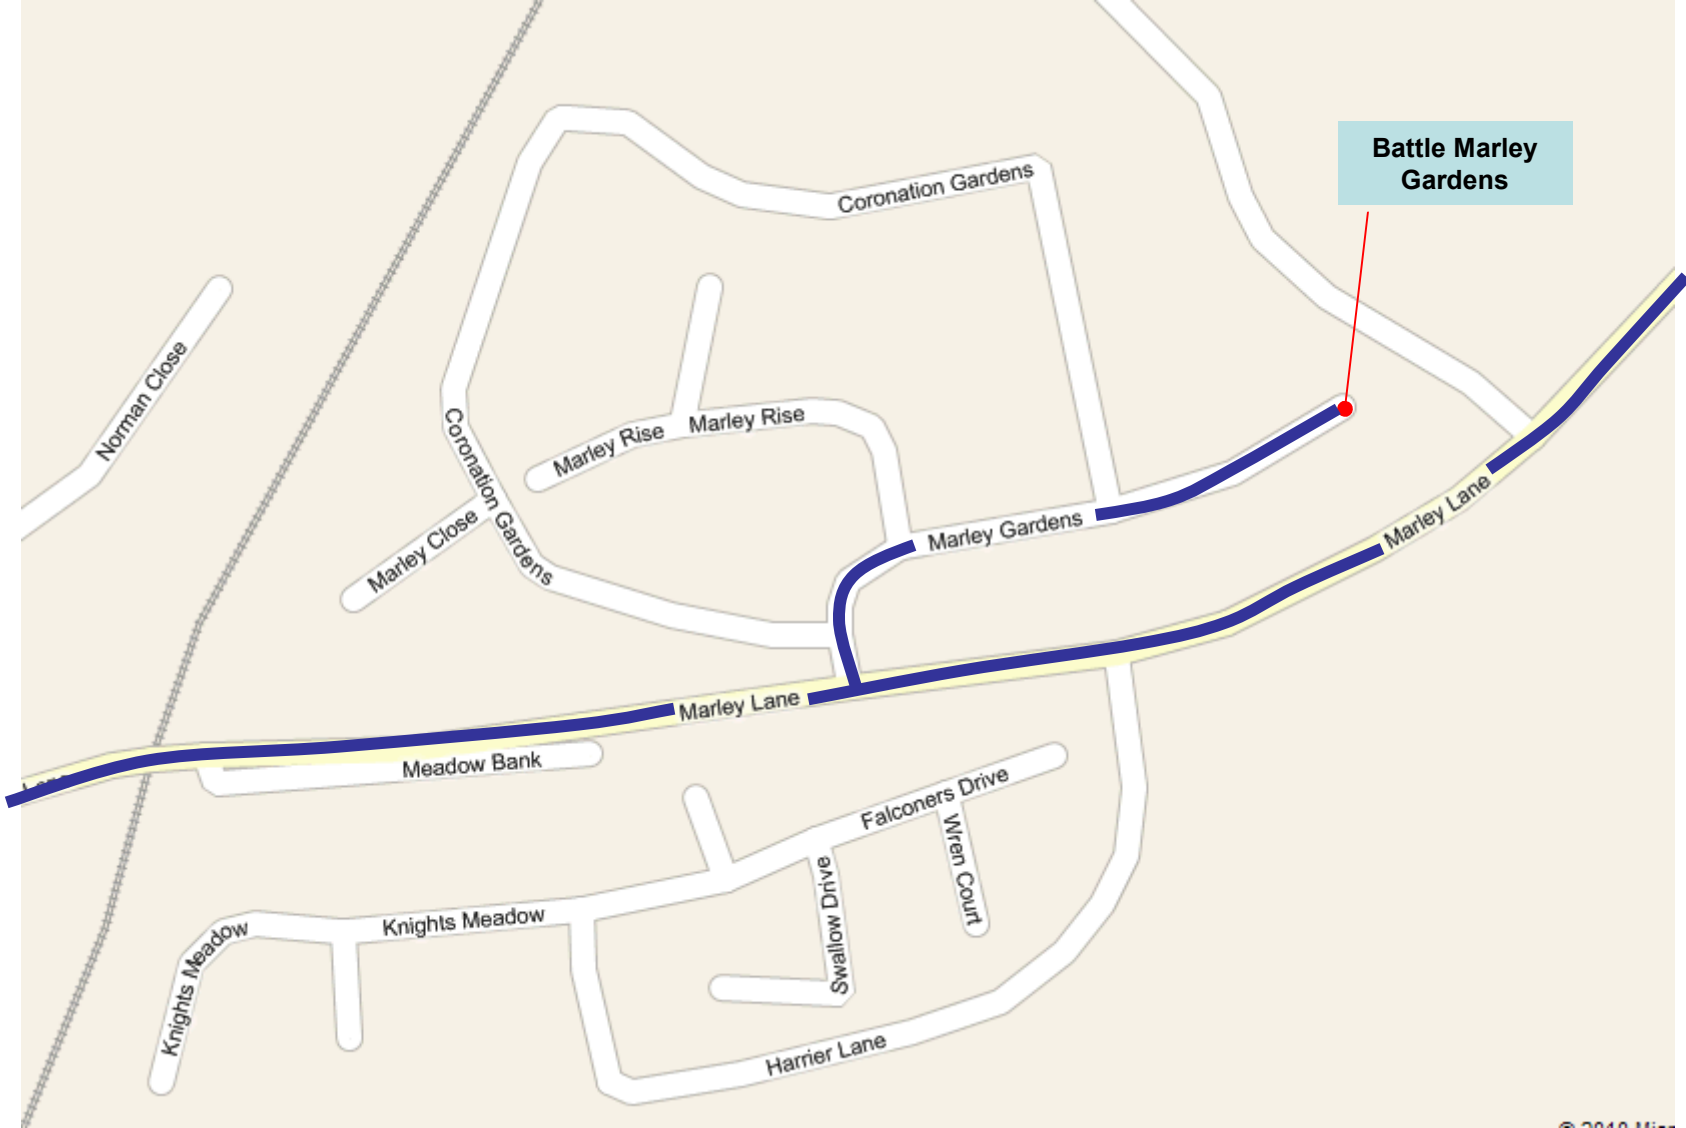

B74 – Mountfield Village - Netherfield

B74 – Mountfield – Netherfield - Battle

B74 – Netherfield Arms / Darvel Down

B74 Battle – Library/Jempsons, Battle Abbey Green

B74 – Battle to Sedlescombe

B74 - Marley Gardens

B74 – Sedlescombe East View Terrace

B74 – Battle – Robertsbridge - Burwash - Battle

-  Fare Stage 1
-  Fare Stage 2
-  Fare Stage 3
-  Fare Stage 4

B74 - Hurst Green

B74 - Burwash

B74 - Etchingam

B74 – Oxenbridge Lane – Hackwood - Robertsbridge

B74 - Robertsbridge