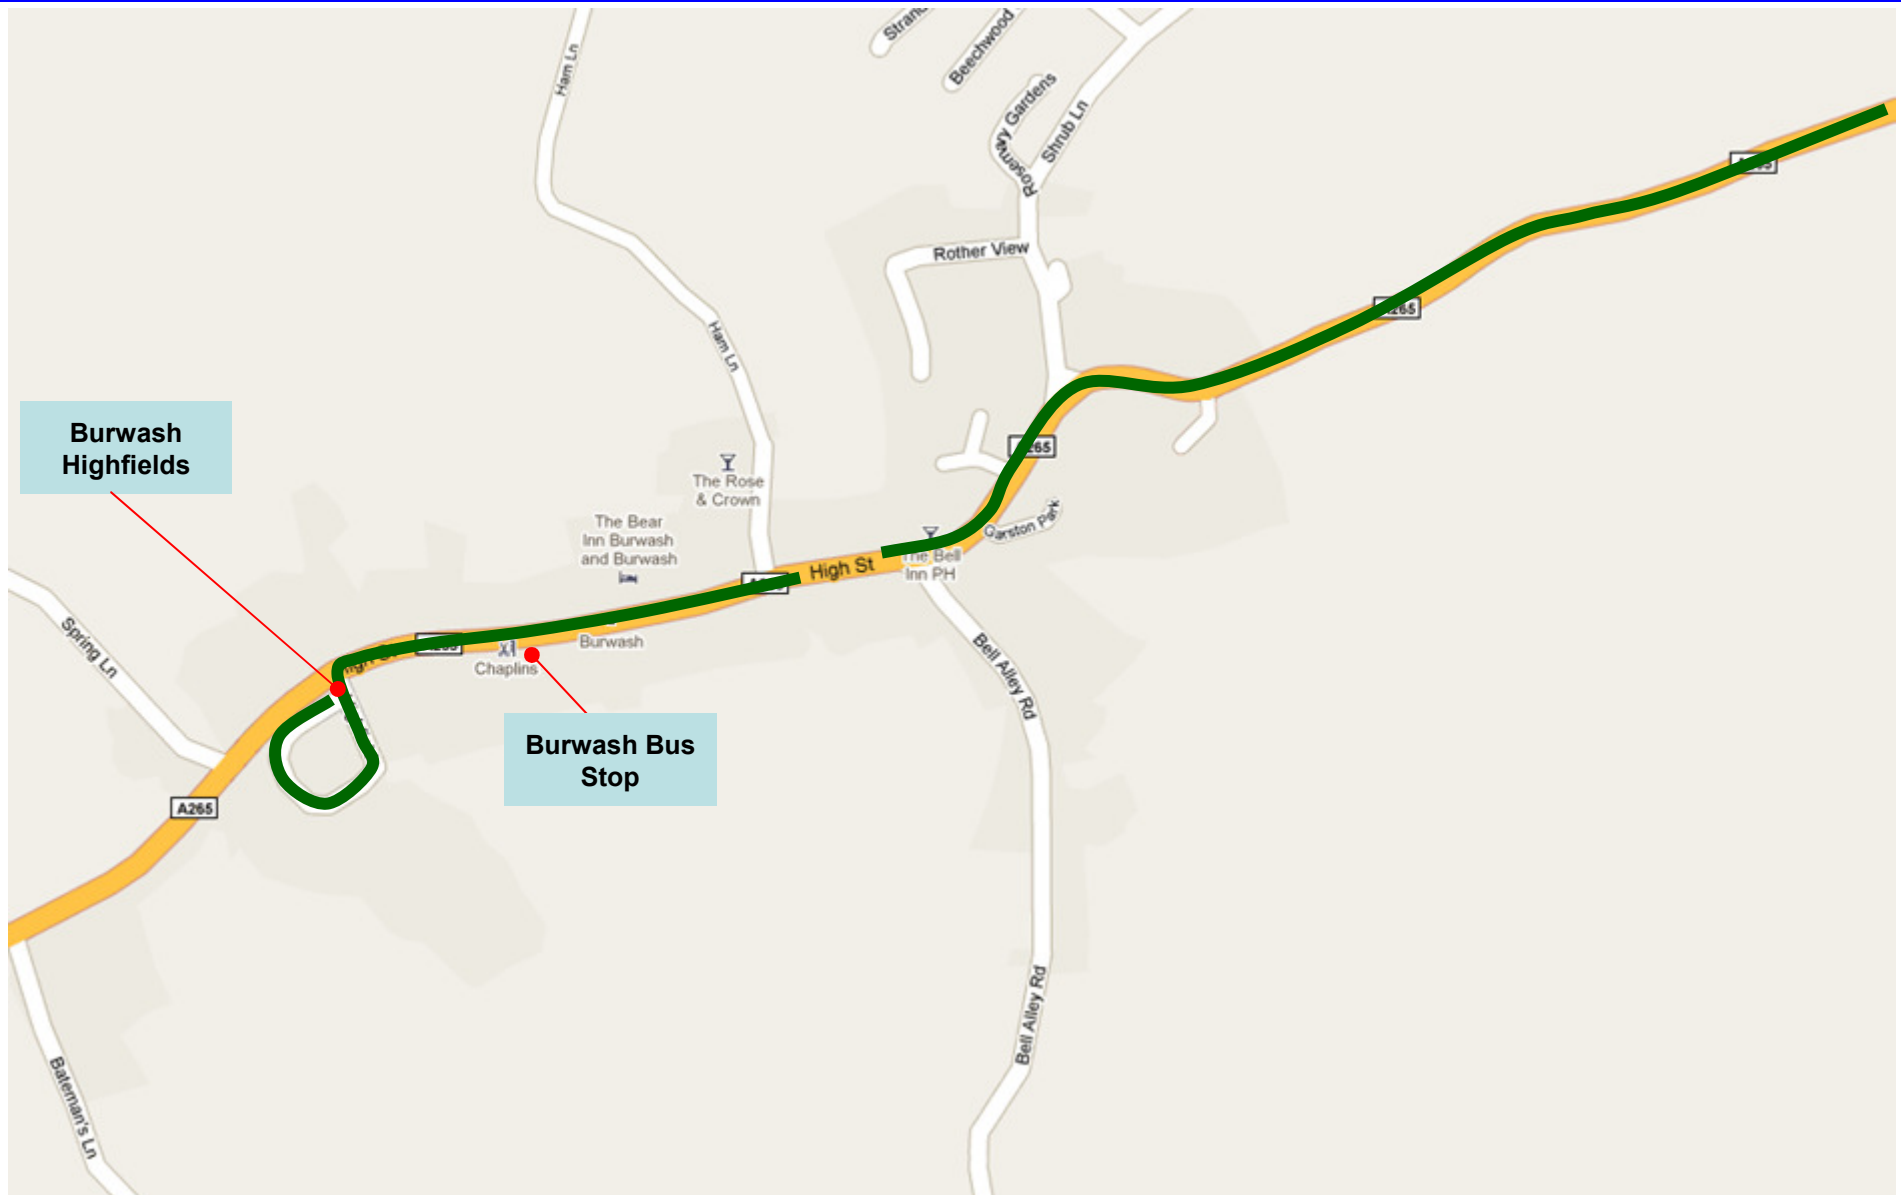

B74 – Mountfield Village - Netherfield

B74 – Mountfield – Netherfield - Battle

B74 – Netherfield Arms / Darvel Down

B74 Battle – Library/Jempsons, Battle Abbey Green

B74 – Battle to Sedlescombe

B74 - Marley Gardens

B74 – Sedlescombe East View Terrace

B74 – Battle – Robertsbridge - Burwash - Battle

-  Fare Stage 1
-  Fare Stage 2
-  Fare Stage 3
-  Fare Stage 4

B74 - Hurst Green

B74 - Burwash

B74 - Etchingam

B74 – Oxenbridge Lane – Hackwood - Robertsbridge

B74 - Robertsbridge