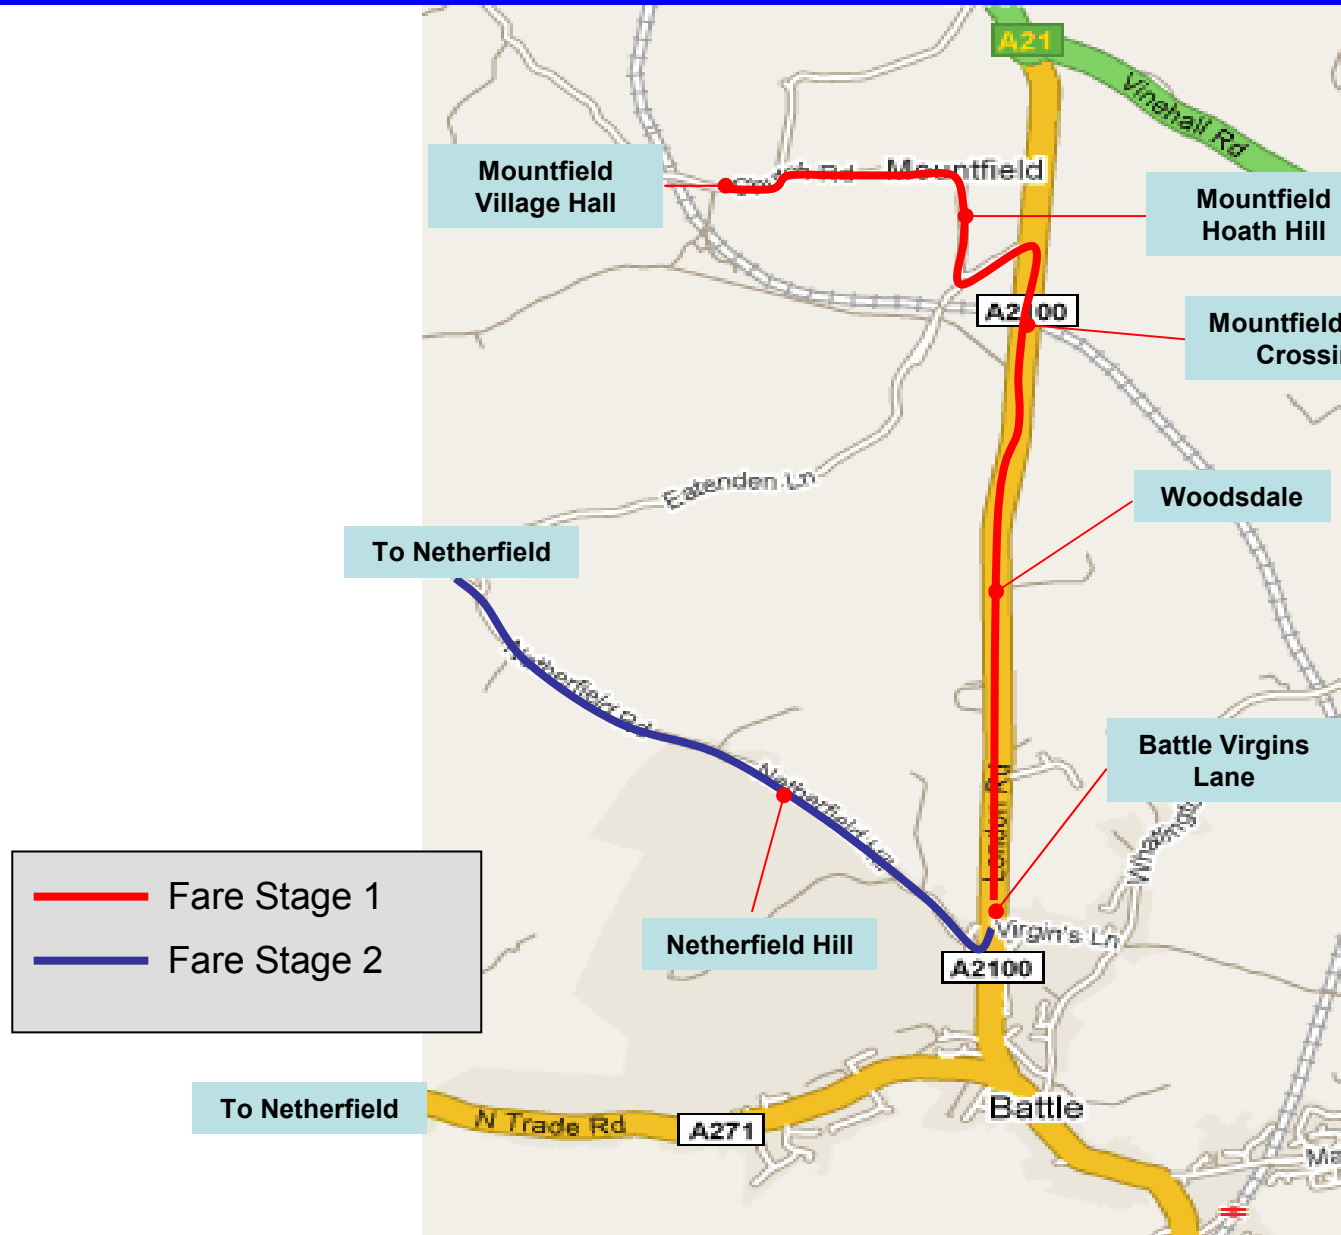

**Route
B75
(Wednesdays)**

B75 – Mountfield Village - Netherfield

B75 – Mountfield – Netherfield - Battle

B75 – Netherfield Arms / Darvel Down

B75 - Claverham Way

B75 – Battle – Sainsburys - Westfield - Battle

B75 – Battle – Sainsburys

B75 Glengorse

B75 Westfield

B75 Battle - St. Martins