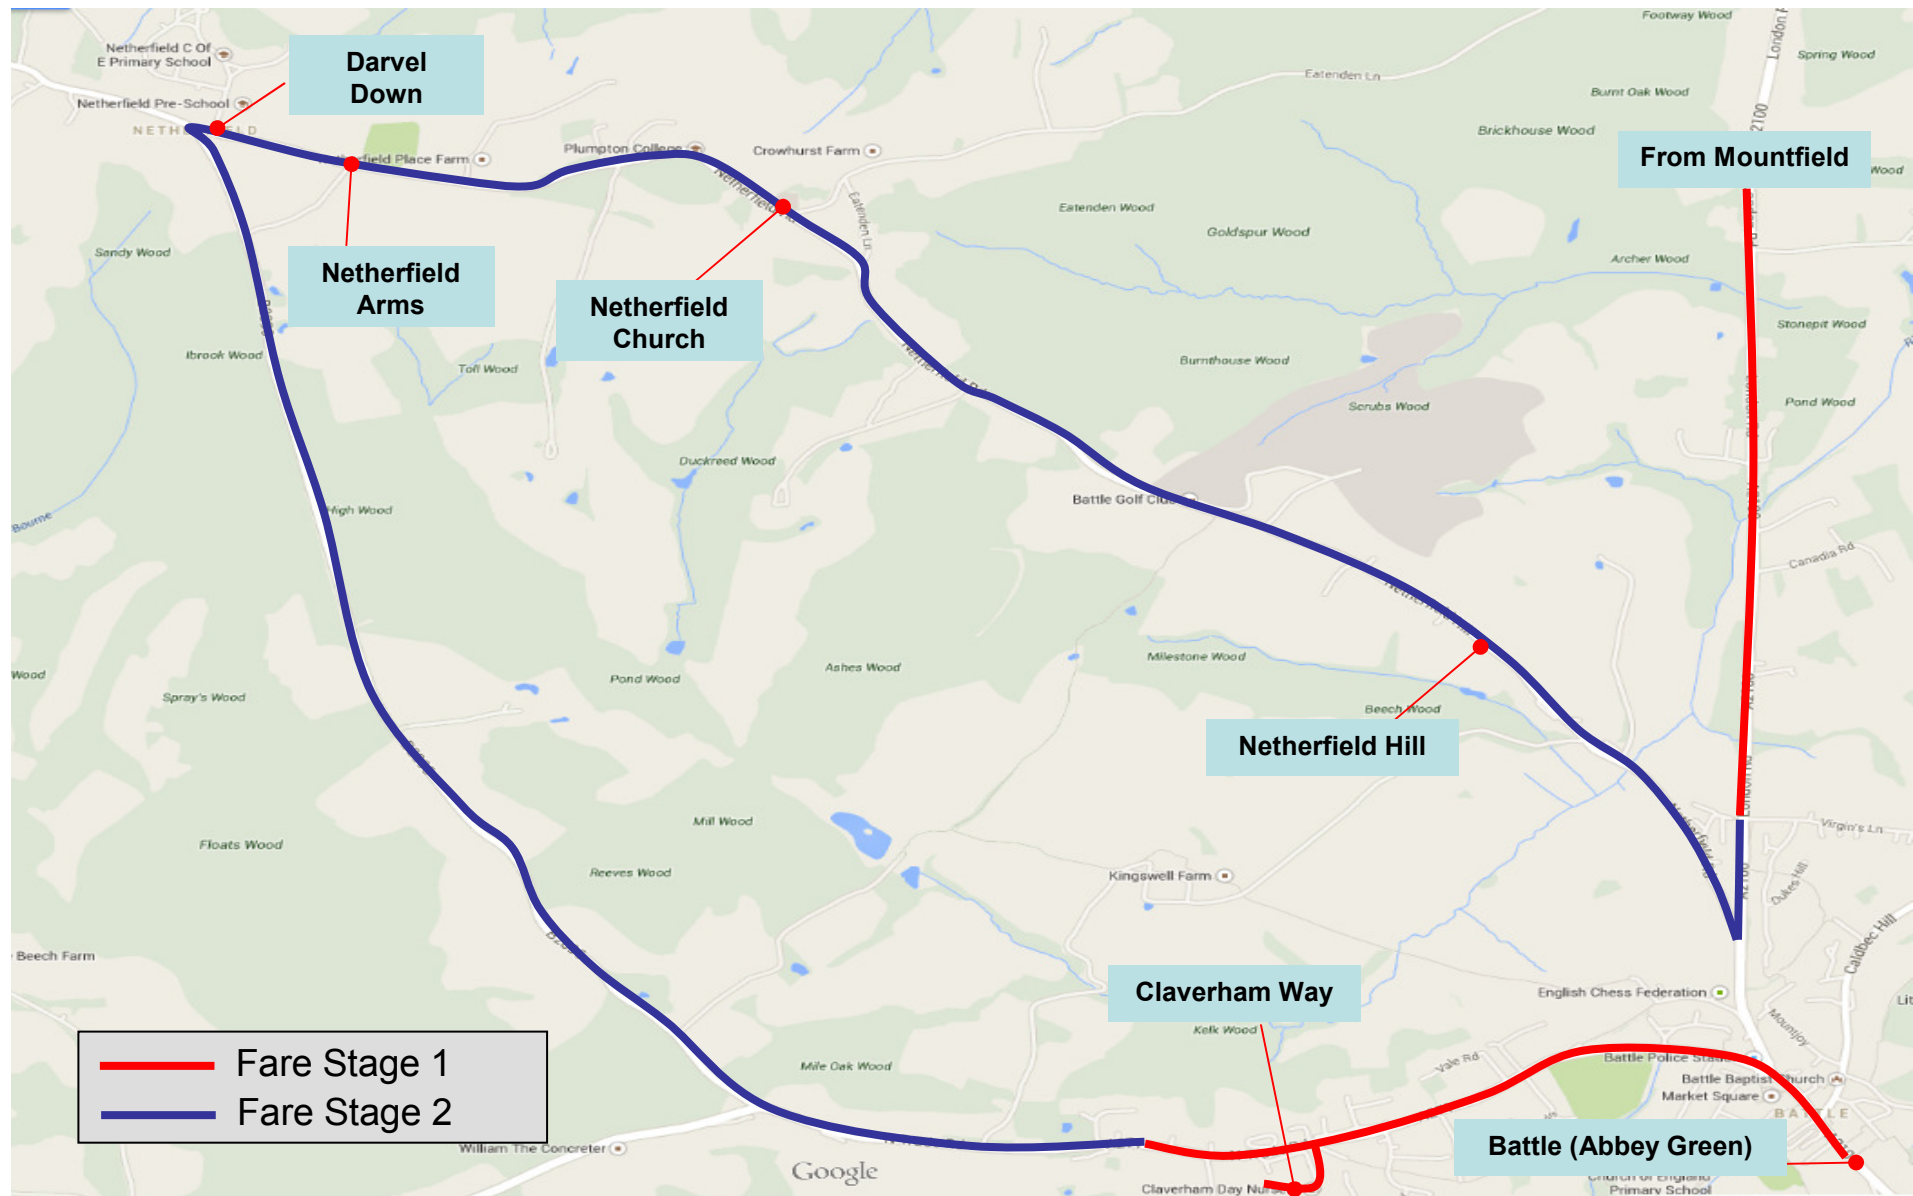

**Route
B75
(Wednesdays)**

B75 – Mountfield Village - Netherfield

B75 – Mountfield – Netherfield - Battle

B75 – Netherfield Arms / Darvel Down

B75 - Claverham Way

B75 – Battle – Sainsburys - Westfield - Battle

B75 – Battle – Sainsburys

B75 Glengorse

B75 Westfield