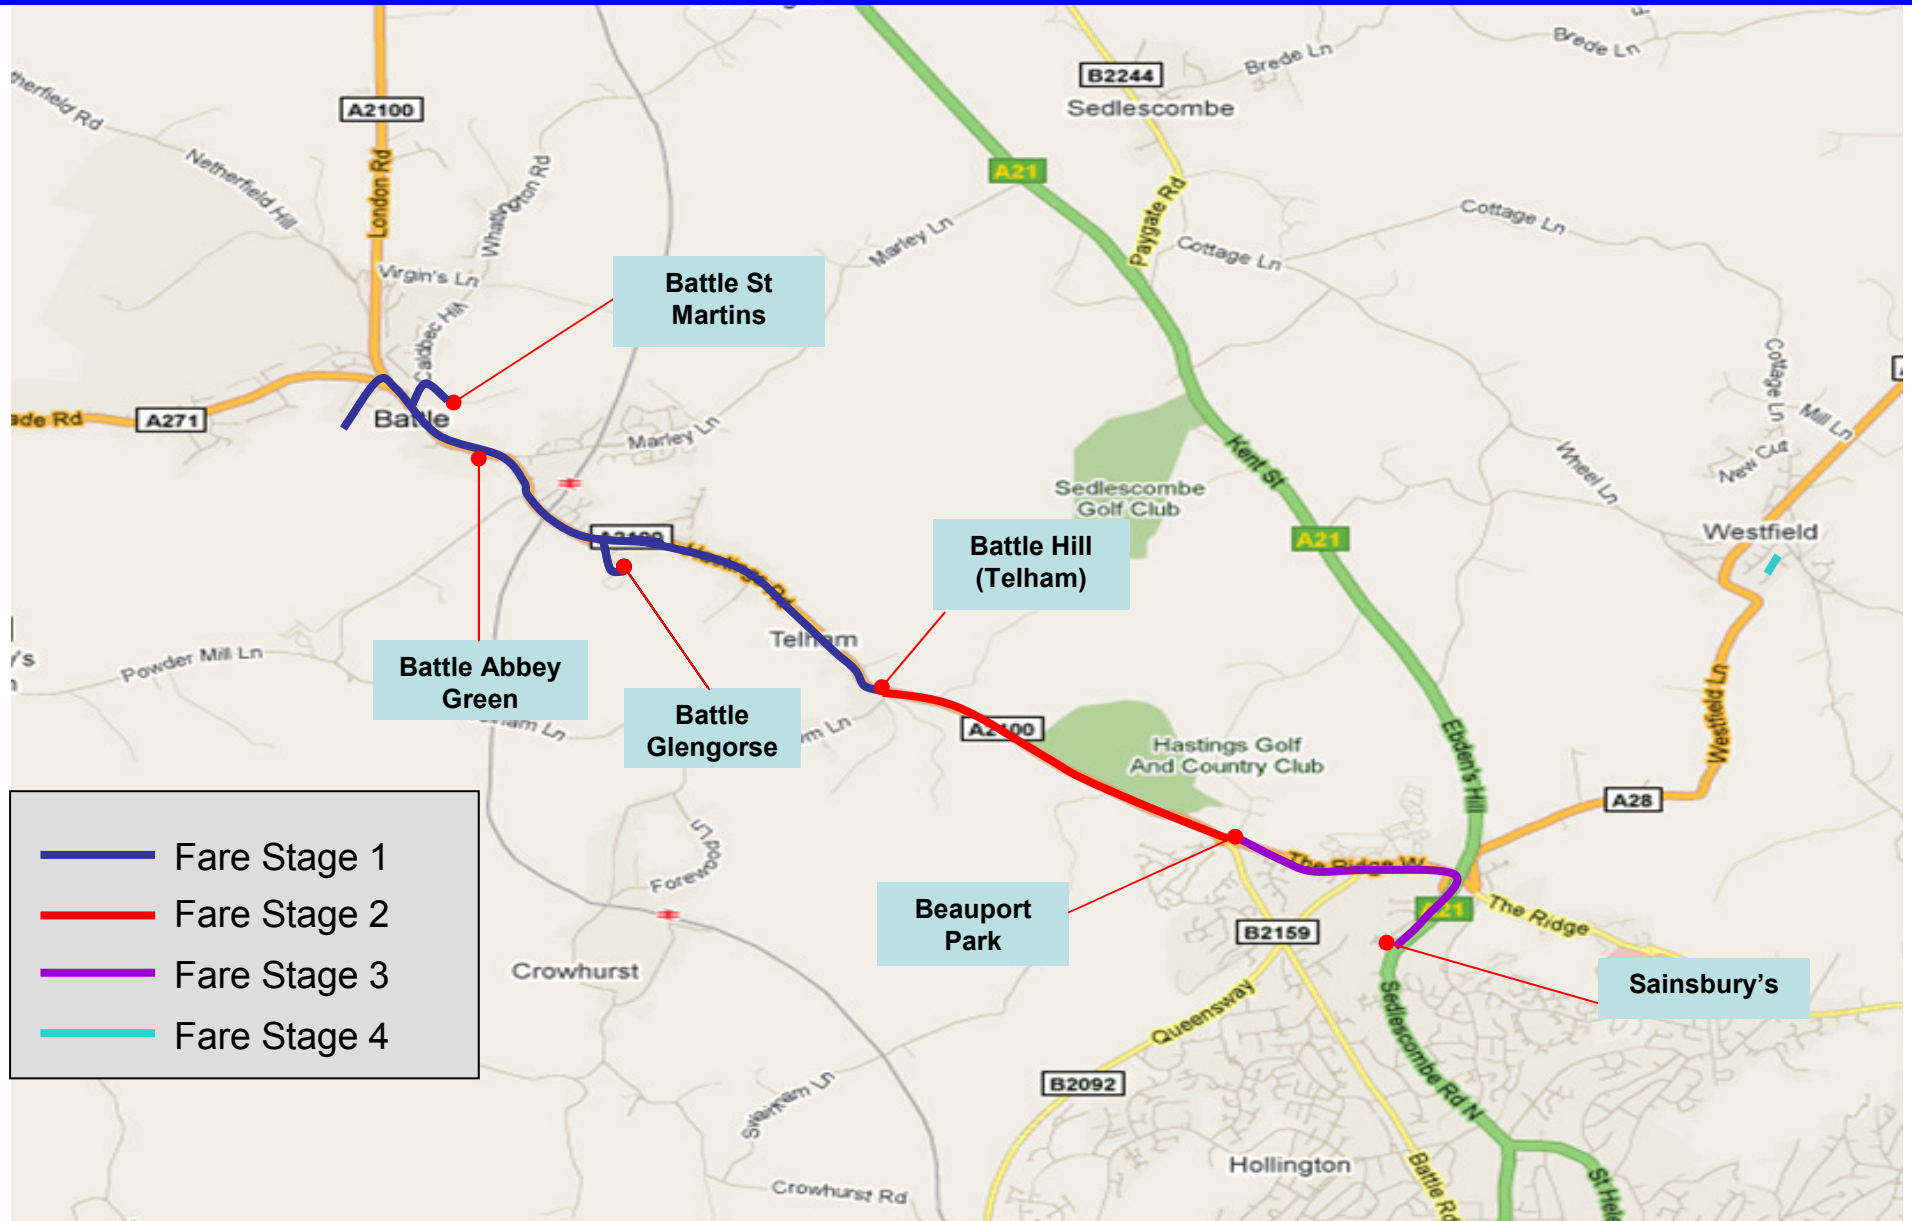

**Route
B75
(Wednesdays)**

B75 – Mountfield Village - Netherfield

B75 – Mountfield – Netherfield - Battle

B75 – Netherfield Arms / Darvel Down

B75 - Claverham Way

B75 – Battle – Sainsburys - Westfield - Battle

B75 – Battle – Sainsburys

B75 Glengorse

B75 Westfield

B75 Battle - St. Martins