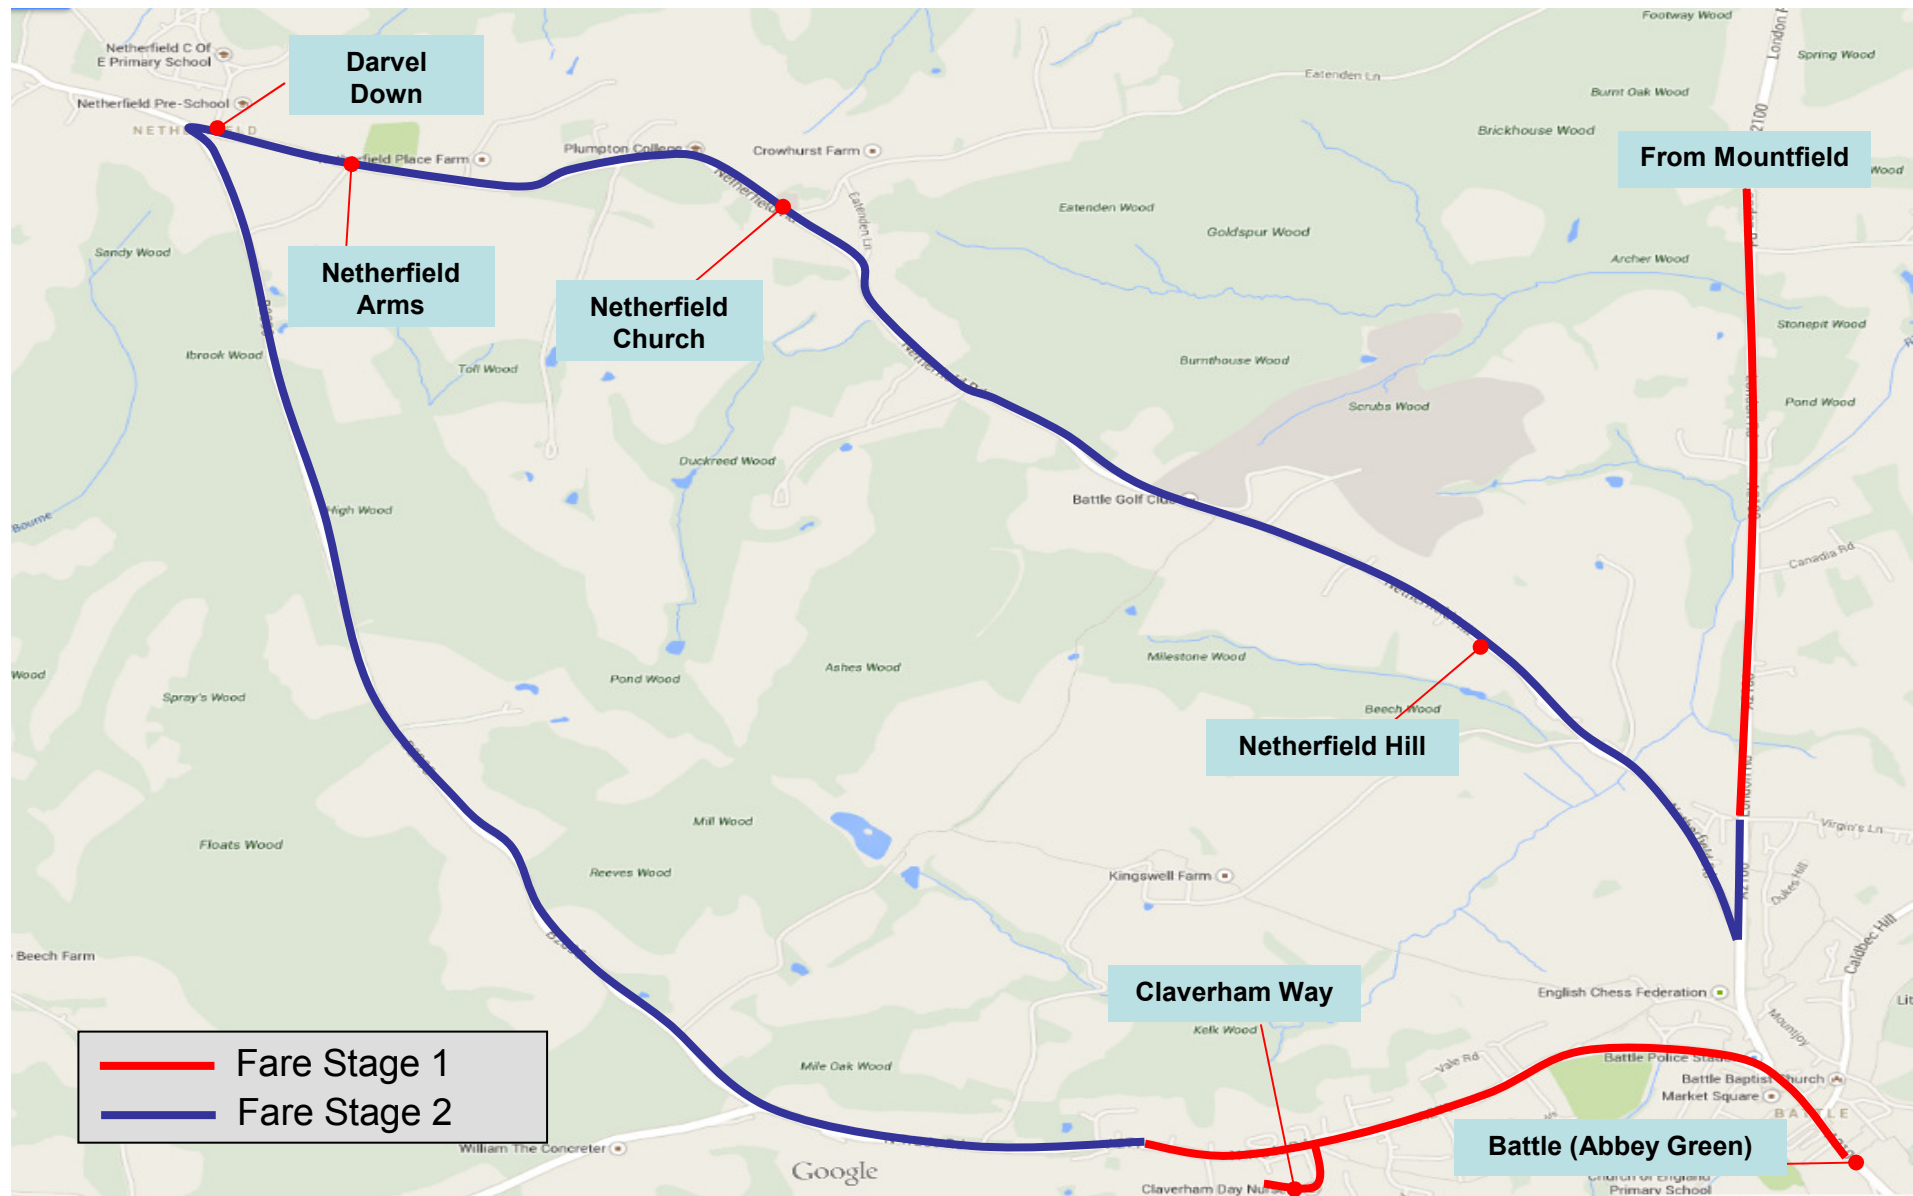

**Route
B75
(Wednesdays)**

B75 – Mountfield Village - Netherfield

B75 – Mountfield – Netherfield - Battle

B75 – Netherfield Arms / Darvel Down

B75 - Claverham Way

B75 – Battle – Sainsburys - Westfield - Battle

B75 – Battle – Sainsburys

B75 Glengorse

B75 Westfield

B75 Battle - St. Martins