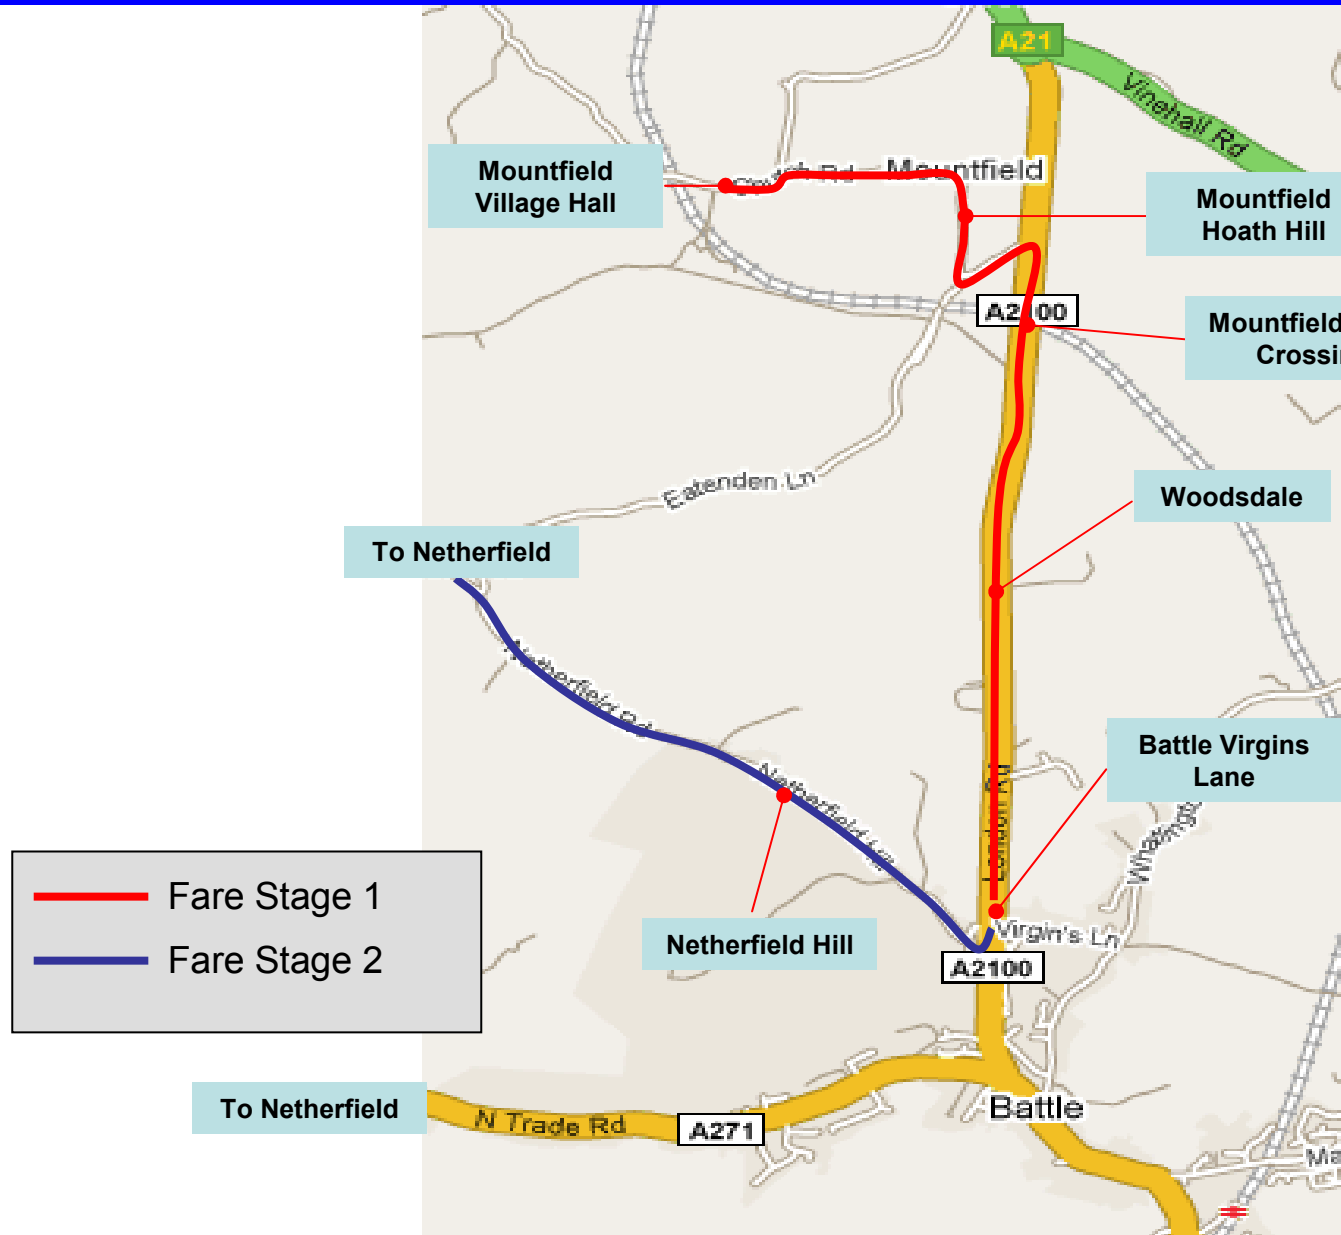

**Route
B75
(Wednesdays)**

B75 – Mountfield Village - Netherfield

B75 – Mountfield – Netherfield - Battle

B75 – Netherfield Arms / Darvel Down

B75 - Claverham Way

B75 – Battle – Sainsburys - Westfield - Battle

B75 – Battle – Sainsburys

B75 Glengorse

B75 Westfield