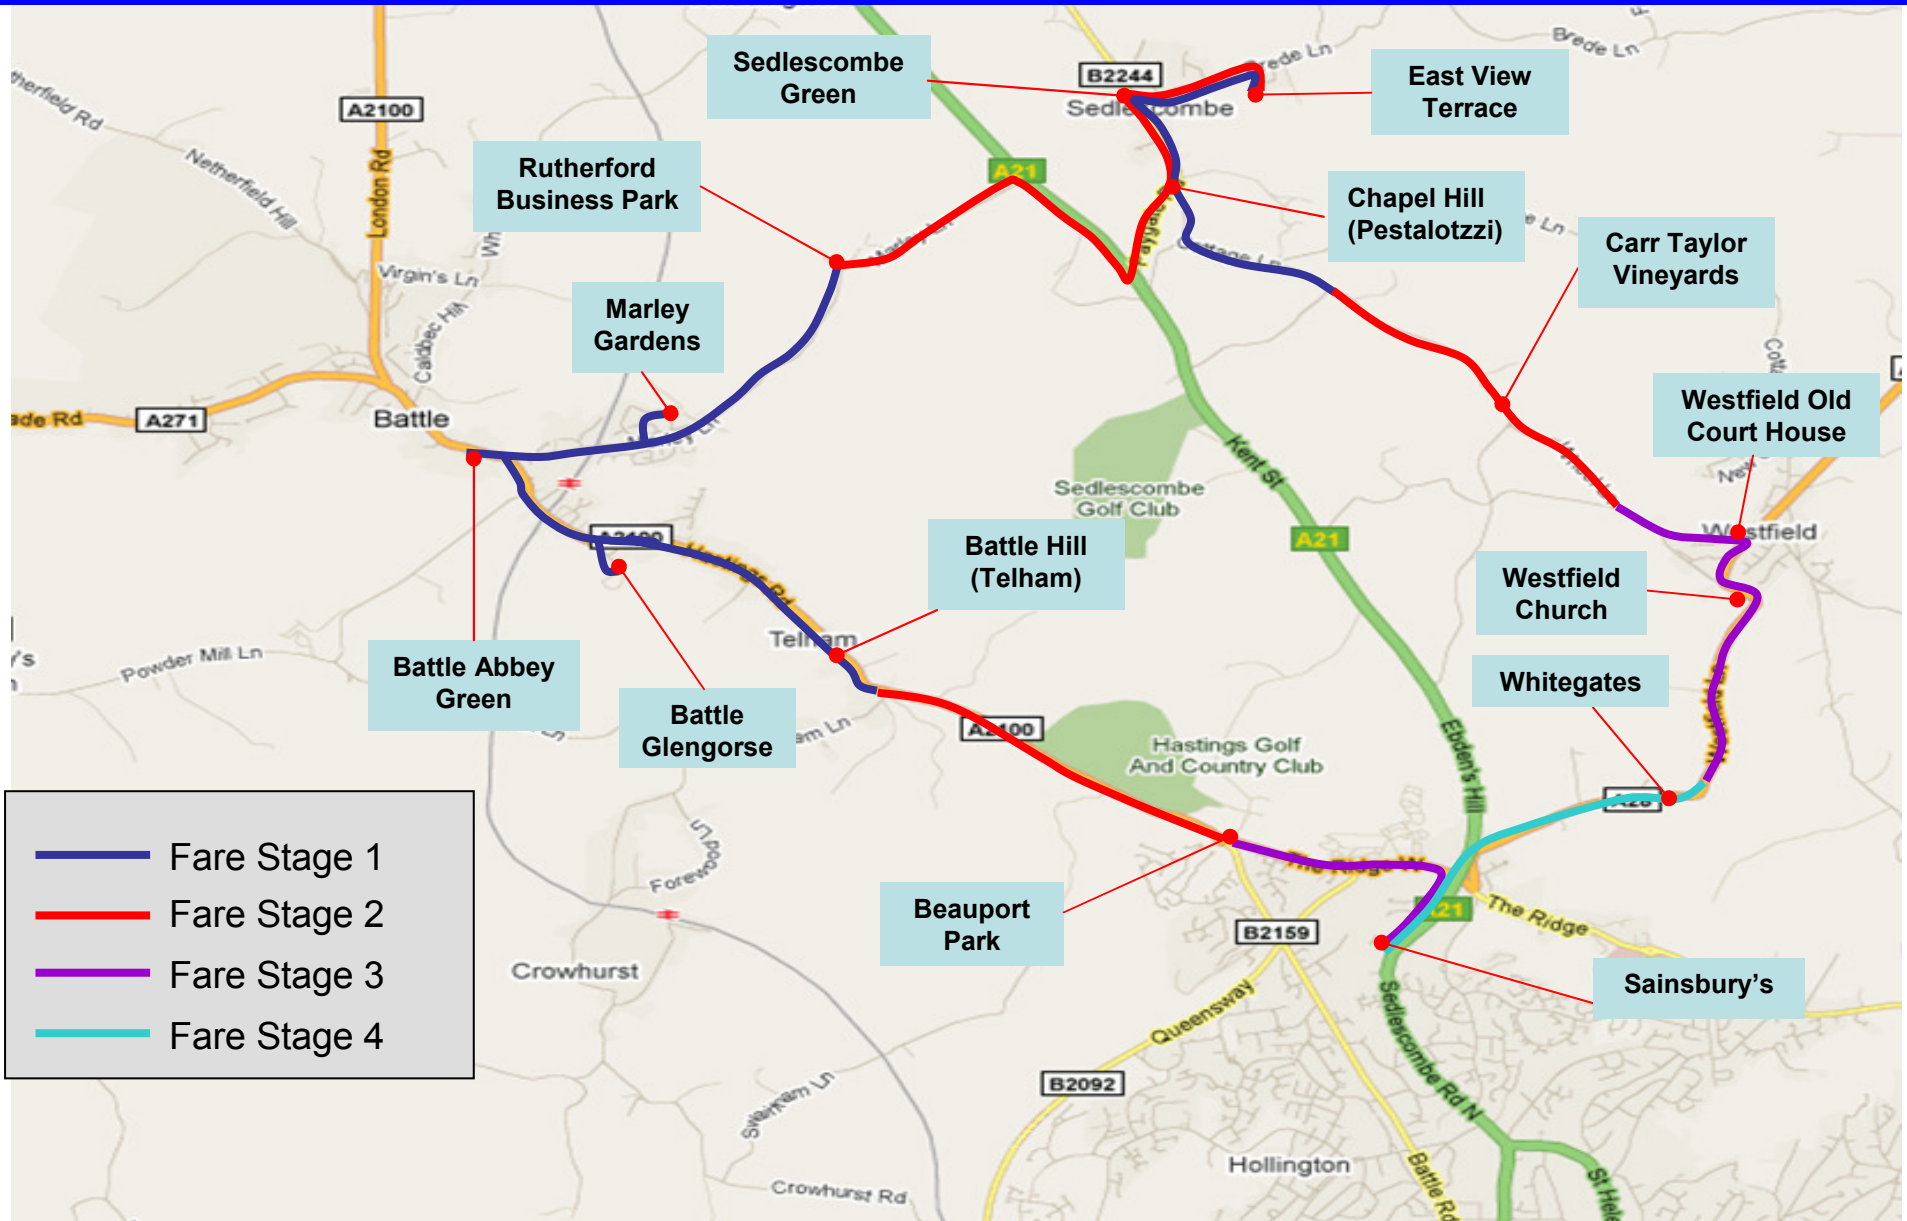

**Route
B75
(Wednesdays)**

B75 – Mountfield Village - Netherfield

B75 – Mountfield – Netherfield - Battle

B75 – Netherfield Arms / Darvel Down

B75 - Claverham Way

B75 – Battle – Sainsburys - Westfield - Battle

B75 – Battle – Sainsburys

B75 Glengorse

B75 Westfield