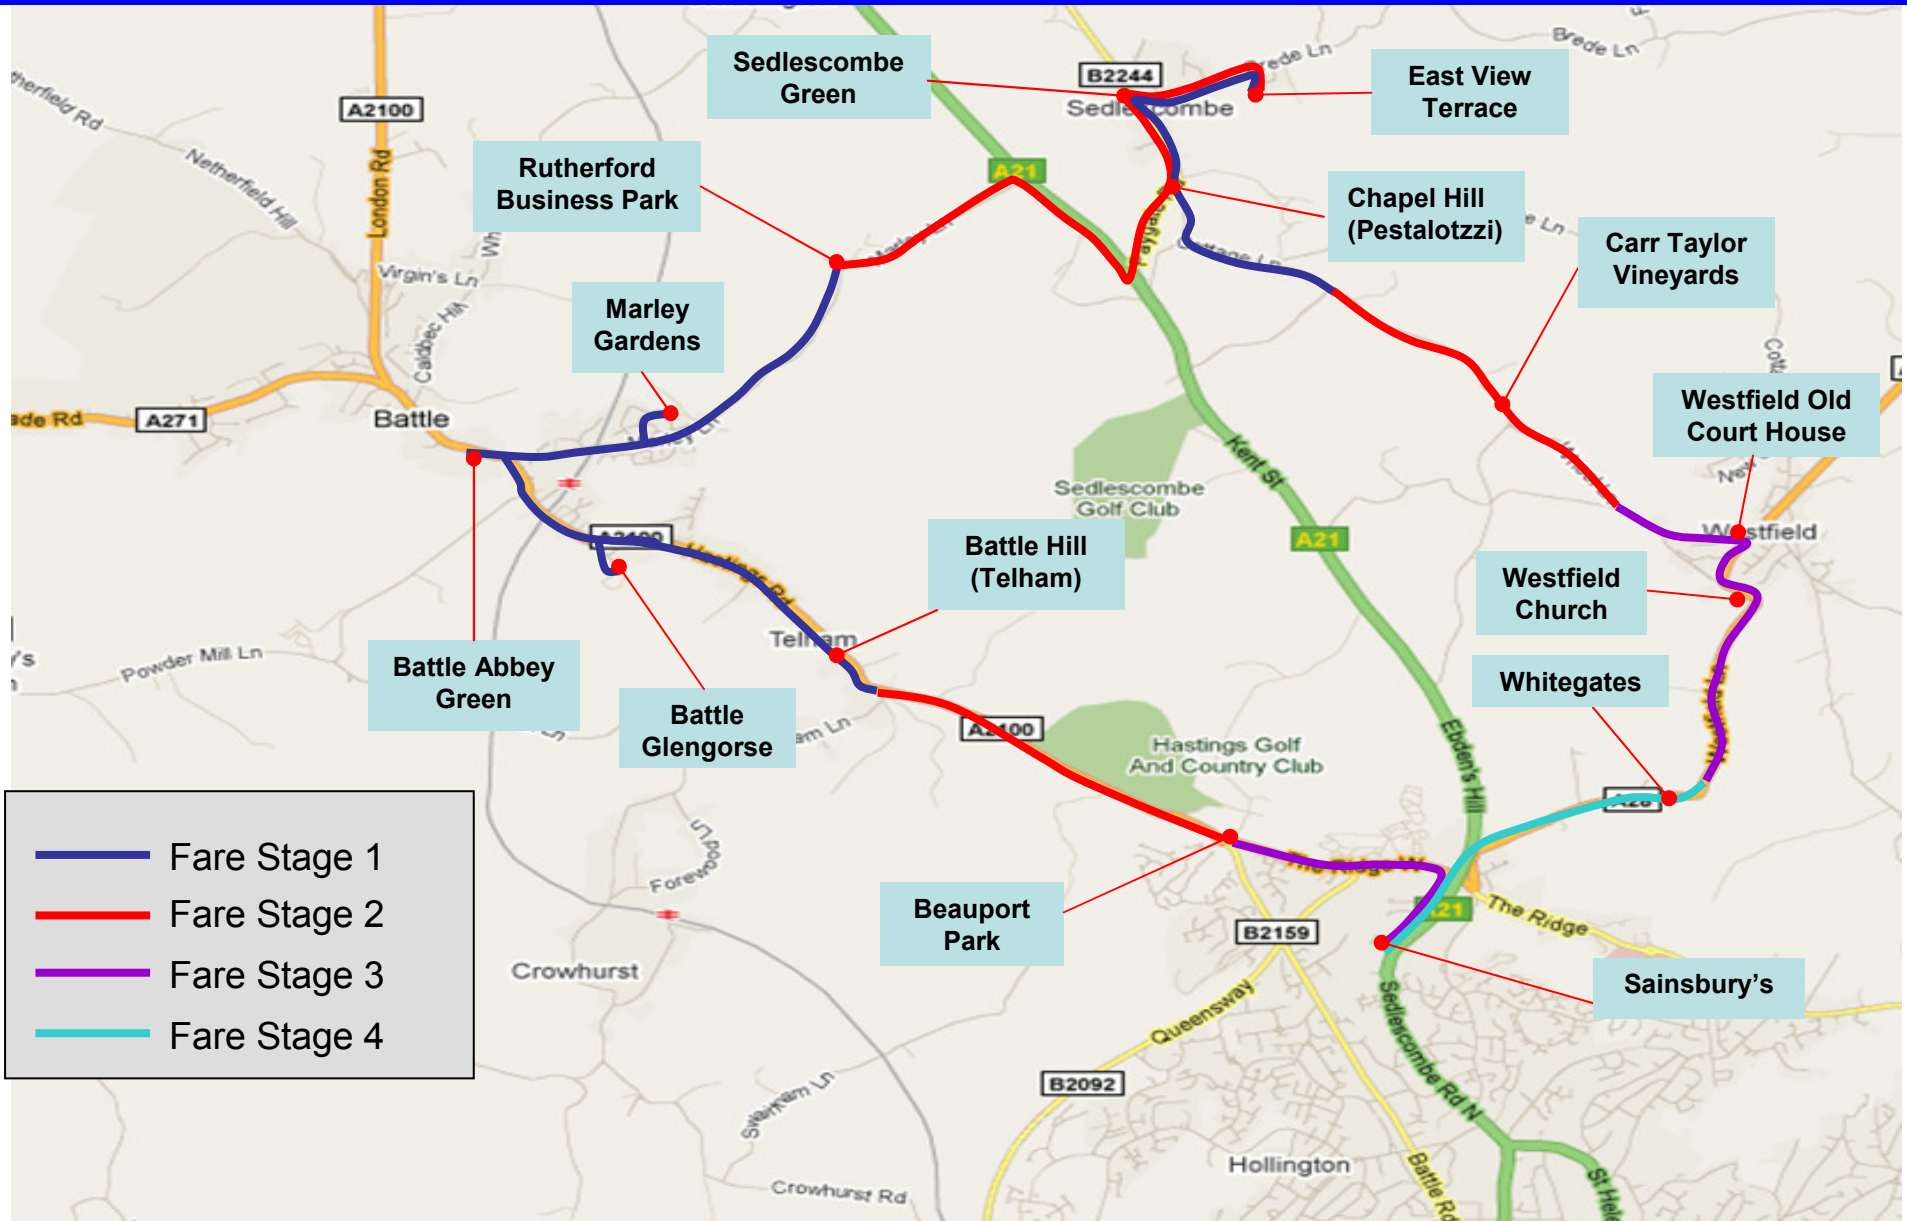

**Route
B75
(Wednesdays)**

B75 – Mountfield Village - Netherfield

B75 – Mountfield – Netherfield - Battle

B75 – Netherfield Arms / Darvel Down

B75 - Claverham Way

B75 – Battle – Sainsburys - Westfield - Battle

B75 – Battle – Sainsburys

B75 Glengorse

B75 Westfield

B75 Battle - St. Martins