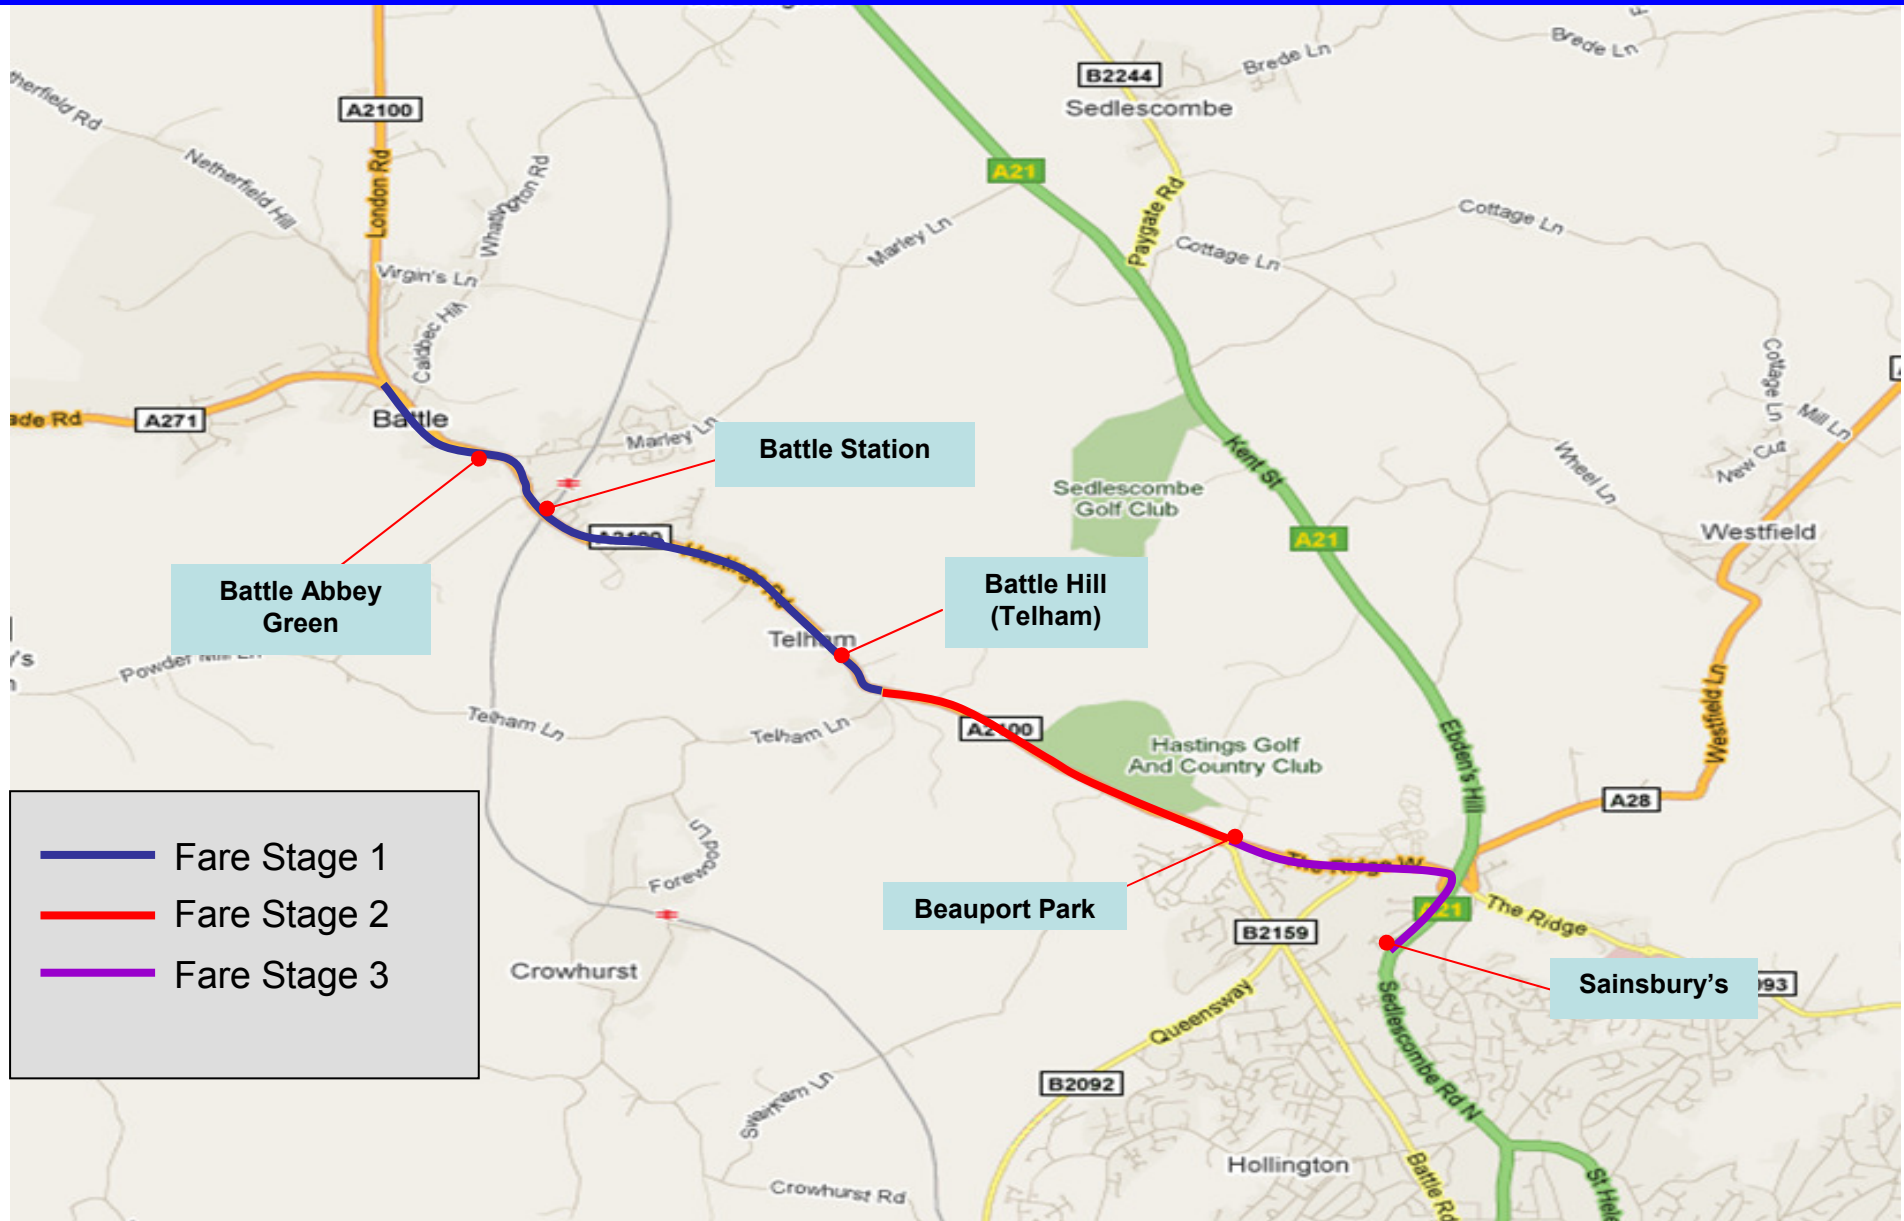

B72 – Mountfield – Broad Oak

— Fare Stage 4

- - - - - Request

B72 – Broad Oak (The Hawthornes , Furnace Lane, Pond Close, The Orchard)

B72 –Broad Oak - Sainsburys

**Broad Oak
(Furnace Lane)**

**Brede
(Village Hall)**

Pottery Lane

**Brede
(Red Lion Pub)**

..... Request

	Fare Stage 1
	Fare Stage 2
	Fare Stage 3
	Fare Stage 4

**Westfield
Church**

**Westfield
(Main Road)**

Sainsbury's

B72 – Sainsburys - Battle

B72 – Battle – Netherfield - Battle

B72 - Claverham Way

B72 – Netherfield Arms / Darvel Down

B72 Battle – Library/Jempsons, St. Martins

B72 – Battle - Sainsburys

B72 –Sainsburys - Broad Oak - Sainsburys

**Broad Oak
(Furnace Lane)**

**Brede
(Village Hall)**

**Brede
(Red Lion Pub)**

..... Request Only

**Westfield
(Main Road)**

**Westfield
Church**

Sainsbury's

B72 – Netherfield Hill - Mountfield Village Hall