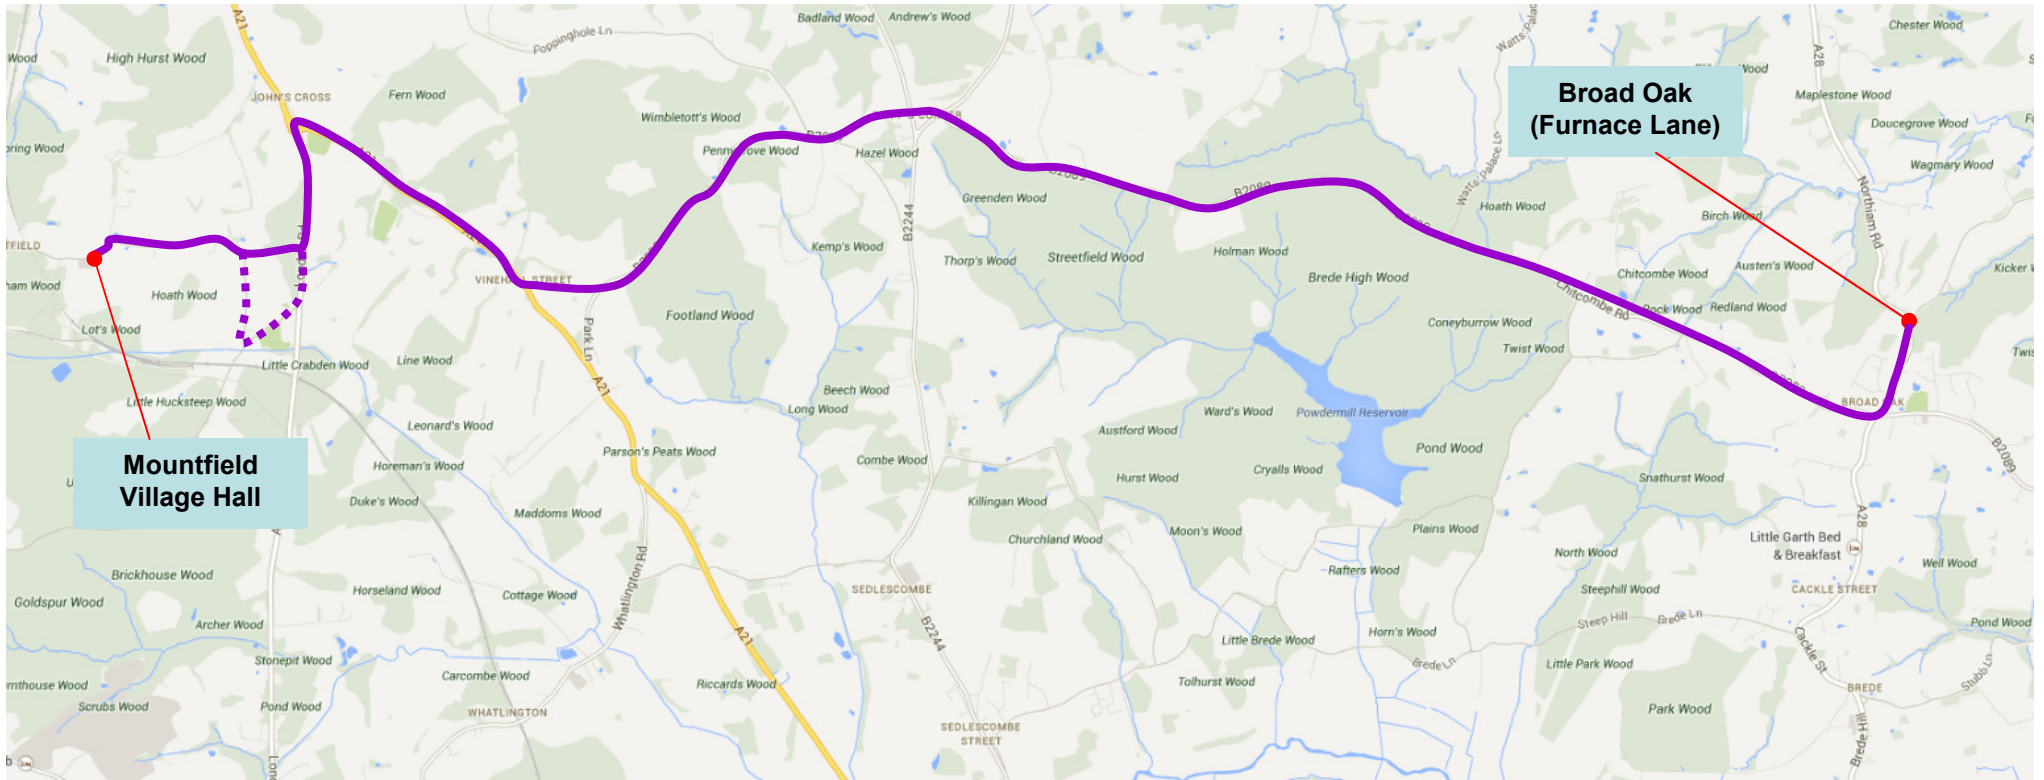

B72 – Mountfield – Broad Oak

— Fare Stage 4

- - - - - Request

B72 – Broad Oak (The Hawthornes , Furnace Lane, Pond Close, The Orchard)

B72 –Broad Oak - Sainsburys

**Broad Oak
(Furnace Lane)**

**Brede
(Village Hall)**

Pottery Lane

**Brede
(Red Lion Pub)**

..... Request

	Fare Stage 1
	Fare Stage 2
	Fare Stage 3
	Fare Stage 4

**Westfield
Church**

**Westfield
(Main Road)**

Sainsbury's

B72 – Sainsburys - Battle

B72 – Battle – Netherfield - Battle

B72 - Claverham Way

B72 – Netherfield Arms / Darvel Down

B72 Battle – Library/Jempsons, St. Martins

B72 – Battle - Sainsburys

B72 –Sainsburys - Broad Oak - Sainsburys

**Broad Oak
(Furnace Lane)**

**Brede
(Village Hall)**

**Brede
(Red Lion Pub)**

..... Request Only

**Westfield
(Main Road)**

**Westfield
Church**

Sainsbury's

B72 – Netherfield Hill - Mountfield Village Hall