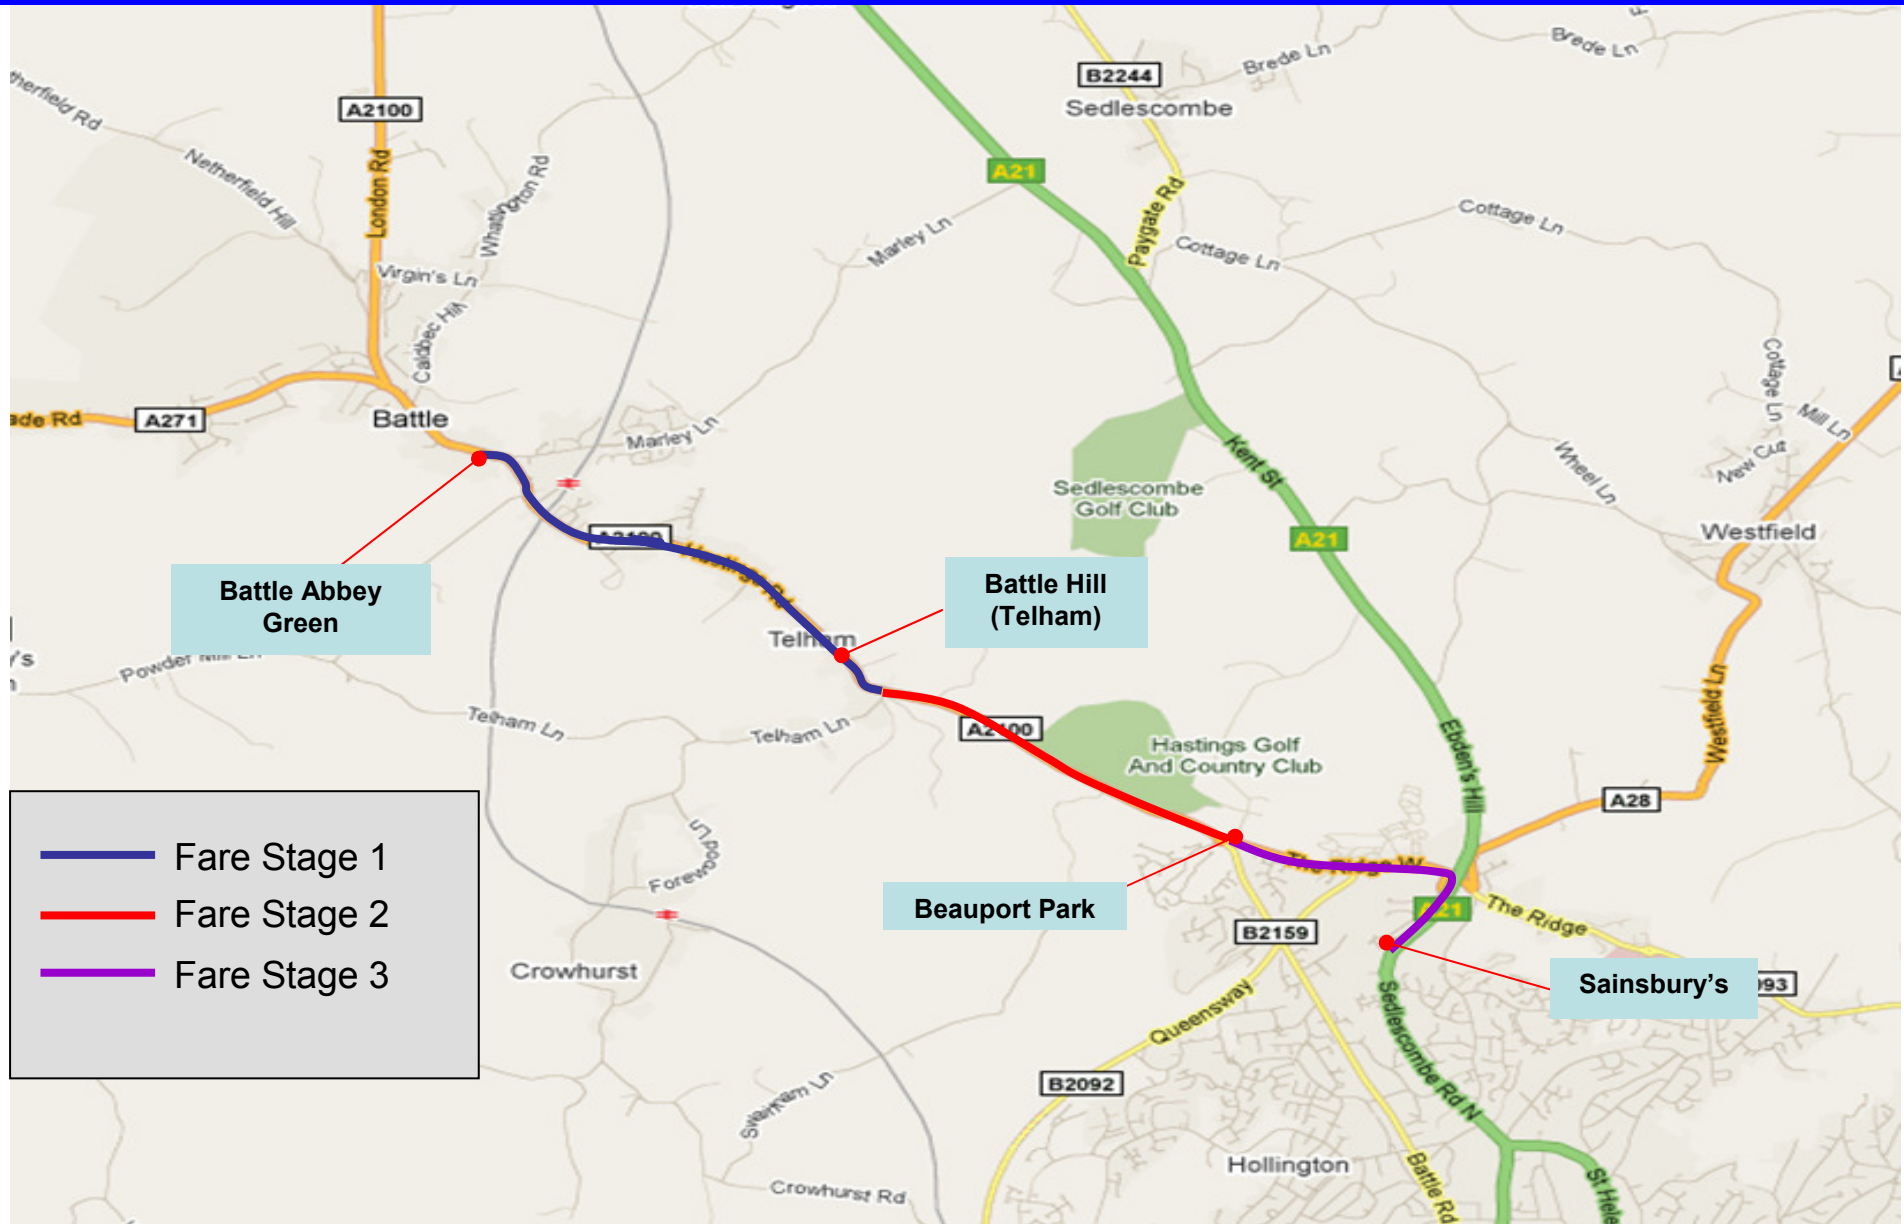

B72 – Mountfield – Broad Oak

— Fare Stage 4

- - - - Request

B72 – Broad Oak (The Hawthornes , Furnace Lane, Pond Close, The Orchard)

B72 –Broad Oak - Sainsburys

**Broad Oak
(Furnace Lane)**

**Brede
(Village Hall)**

**Brede
(Red Lion Pub)**

Pottery Lane

**Westfield
Church**

**Westfield
(Main Road)**

Sainsbury's

..... Request

	Fare Stage 1
	Fare Stage 2
	Fare Stage 3
	Fare Stage 4

B72 – Sainsburys - Battle

B72 – Battle – Netherfield - Battle

B72 - Claverham Way

B72 – Netherfield Arms / Darvel Down

B72 Battle – Library/Jempsons, St. Martins

B72 – Battle - Sainsburys

B72 –Sainsburys - Broad Oak - Sainsburys

**Broad Oak
(Furnace Lane)**

**Brede
(Village Hall)**

**Brede
(Red Lion Pub)**

..... Request Only

**Westfield
(Main Road)**

**Westfield
Church**

Sainsbury's

B72 – Netherfield Hill - Mountfield Village Hall