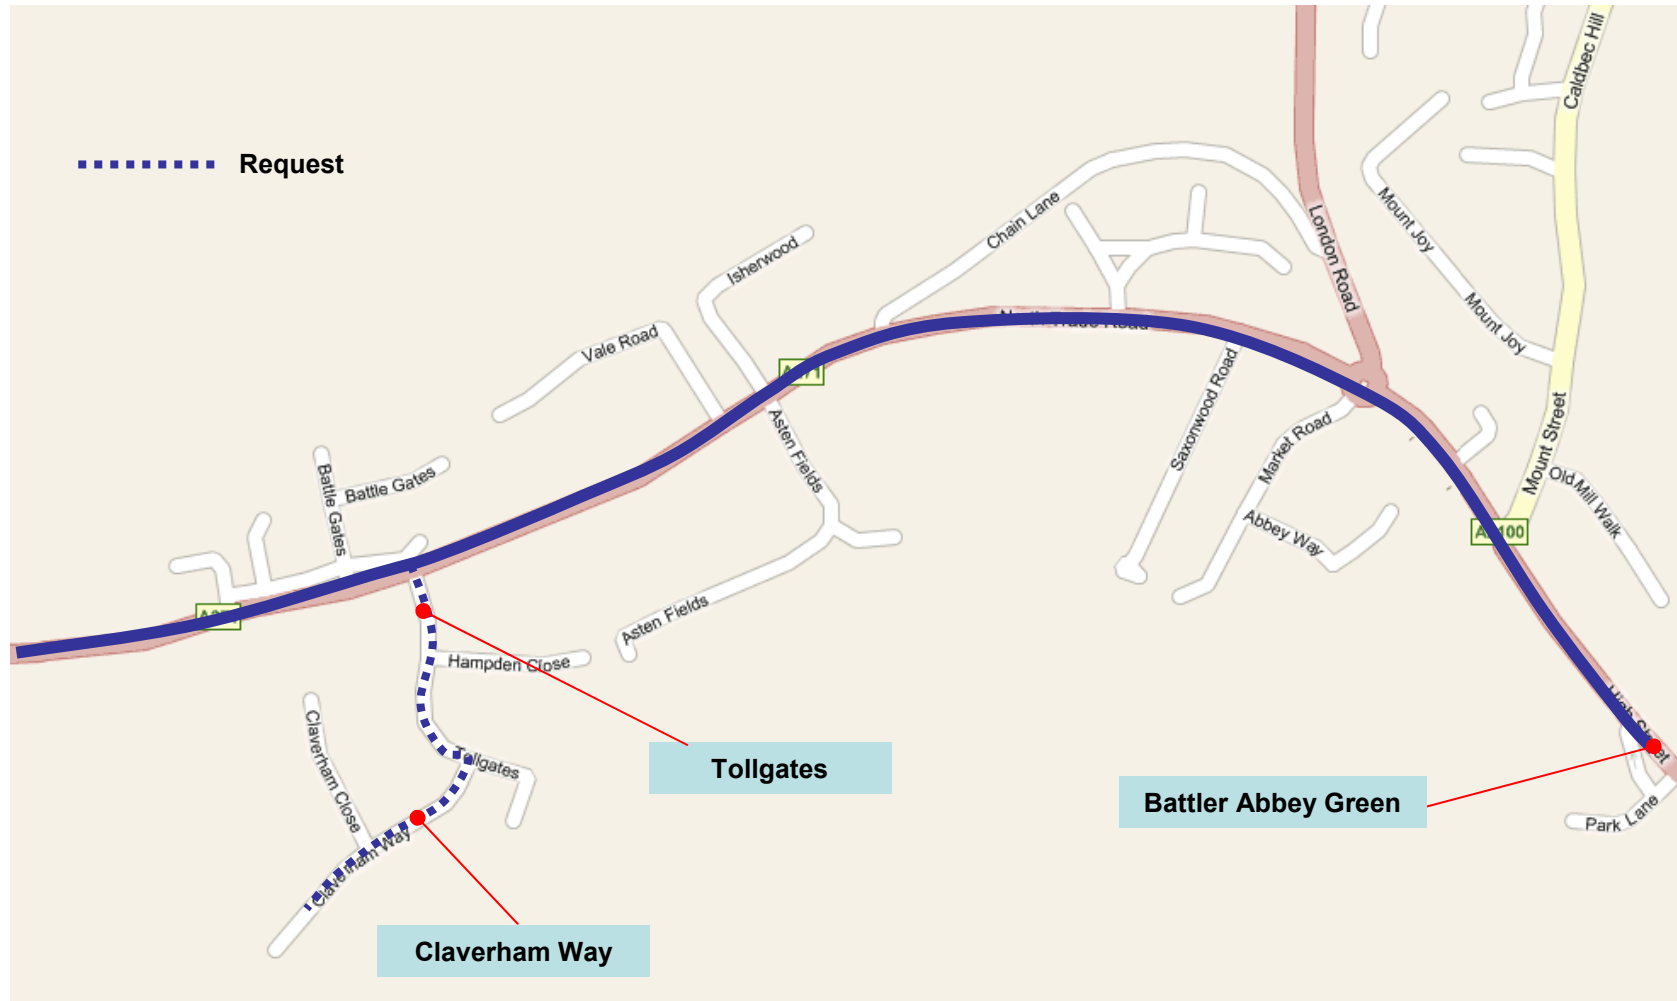

B72 – Mountfield – Broad Oak

— Fare Stage 4

- - - - - Request

B72 – Broad Oak (The Hawthornes , Furnace Lane, Pond Close, The Orchard)

B72 –Broad Oak - Sainsburys

**Broad Oak
(Furnace Lane)**

**Brede
(Village Hall)**

Pottery Lane

**Brede
(Red Lion Pub)**

..... Request

	Fare Stage 1
	Fare Stage 2
	Fare Stage 3
	Fare Stage 4

**Westfield
Church**

**Westfield
(Main Road)**

Sainsbury's

B72 – Sainsburys - Battle

B72 – Battle – Netherfield - Battle

B72 - Claverham Way

B72 – Netherfield Arms / Darvel Down

B72 Battle – Library/Jempsons, St. Martins

B72 – Battle - Sainsburys

B72 –Sainsburys - Broad Oak - Sainsburys

**Broad Oak
(Furnace Lane)**

**Brede
(Village Hall)**

**Brede
(Red Lion Pub)**

..... Request Only

**Westfield
(Main Road)**

**Westfield
Church**

Sainsbury's

B72 – Netherfield Hill - Mountfield Village Hall