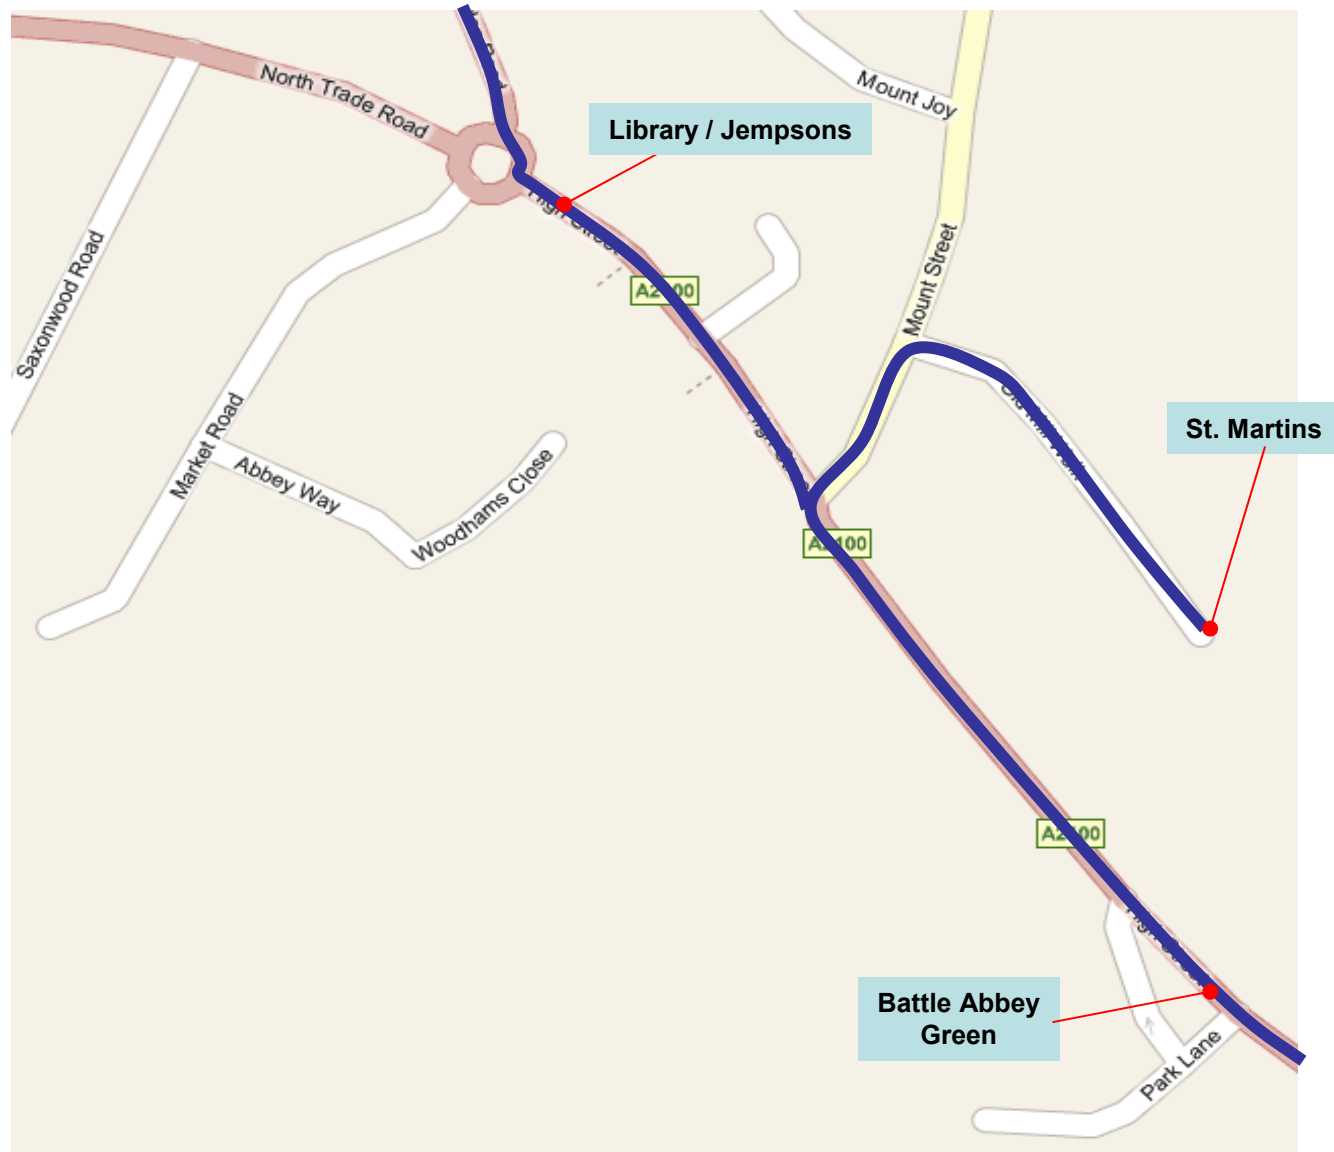

B72 – Mountfield – Broad Oak

— Fare Stage 4

- - - - - Request

B72 – Broad Oak (The Hawthornes , Furnace Lane, Pond Close, The Orchard)

B72 –Broad Oak - Sainsburys

**Broad Oak
(Furnace Lane)**

**Brede
(Village Hall)**

Pottery Lane

**Brede
(Red Lion Pub)**

..... Request

	Fare Stage 1
	Fare Stage 2
	Fare Stage 3
	Fare Stage 4

**Westfield
Church**

**Westfield
(Main Road)**

Sainsbury's

B72 – Sainsburys - Battle

B72 – Battle – Netherfield - Battle

B72 - Claverham Way

B72 – Netherfield Arms / Darvel Down

B72 Battle – Library/Jempsons, St. Martins

B72 – Battle - Sainsburys

B72 –Sainsburys - Broad Oak - Sainsburys

**Broad Oak
(Furnace Lane)**

**Brede
(Village Hall)**

**Brede
(Red Lion Pub)**

..... Request Only

**Westfield
(Main Road)**

**Westfield
Church**

Sainsbury's

B72 – Netherfield Hill - Mountfield Village Hall