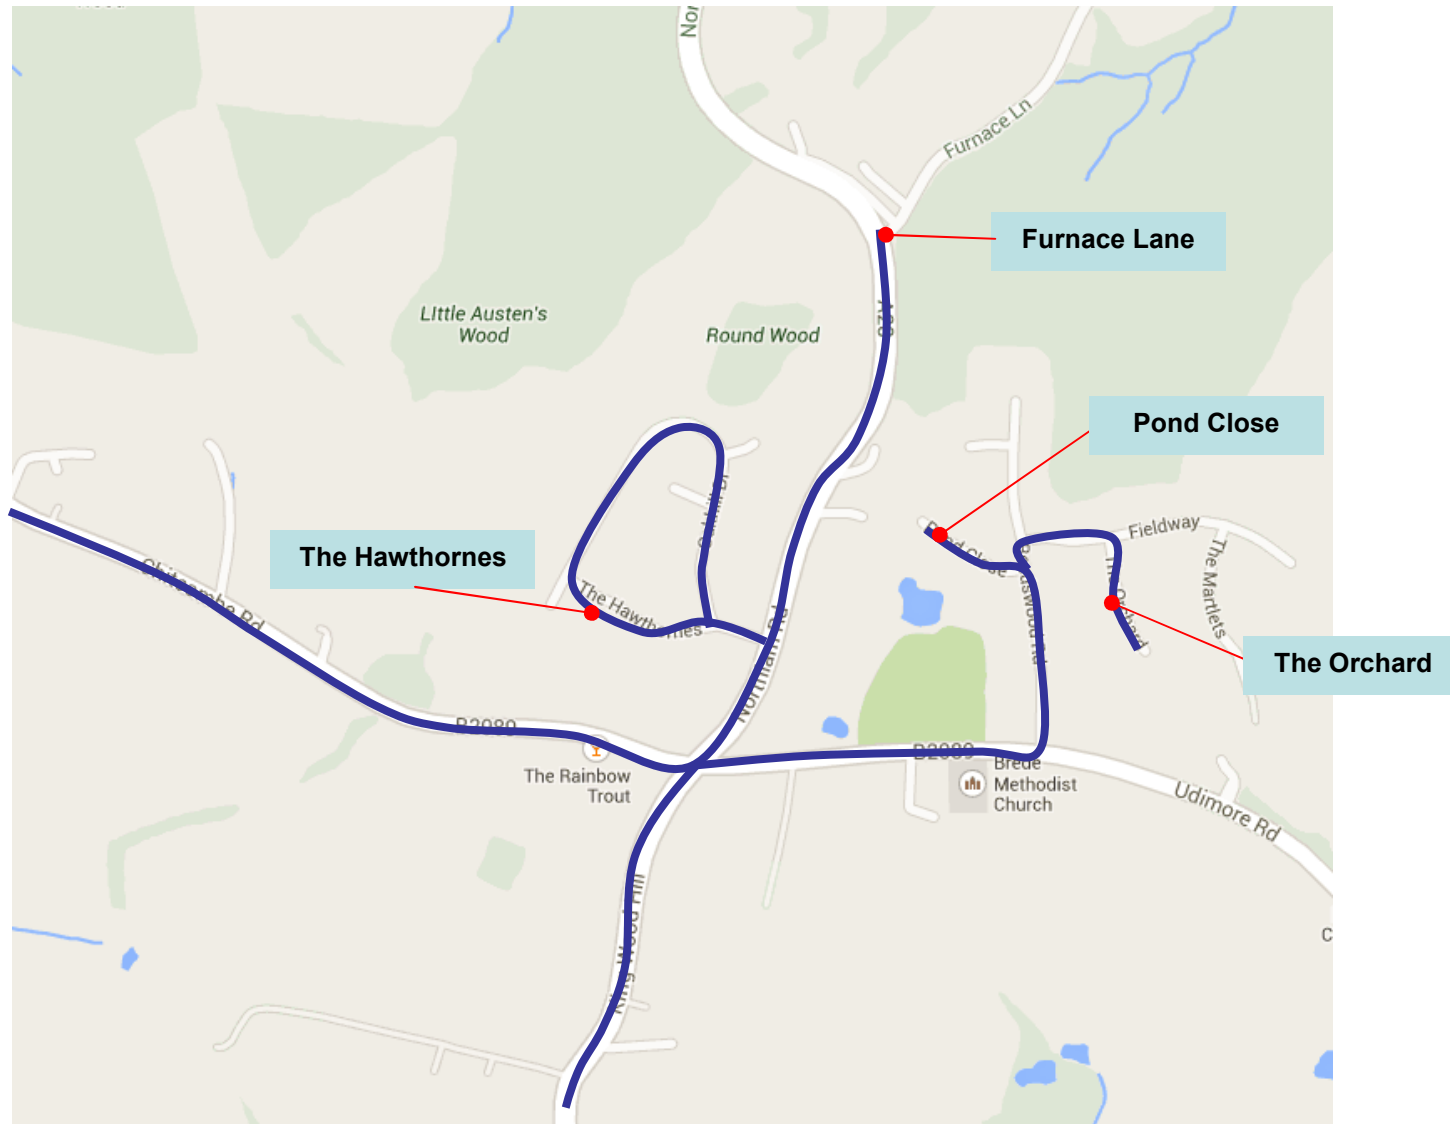

B72 – Mountfield – Broad Oak

— Fare Stage 4

- - - - Request

B72 – Broad Oak (The Hawthornes , Furnace Lane, Pond Close, The Orchard)

B72 –Broad Oak - Sainsburys

**Broad Oak
(Furnace Lane)**

**Brede
(Village Hall)**

**Brede
(Red Lion Pub)**

Pottery Lane

**Westfield
Church**

**Westfield
(Main Road)**

Sainsbury's

..... Request

	Fare Stage 1
	Fare Stage 2
	Fare Stage 3
	Fare Stage 4

B72 – Sainsburys - Battle

B72 – Battle – Netherfield - Battle

B72 - Claverham Way

B72 – Netherfield Arms / Darvel Down

B72 Battle – Library/Jempsons, St. Martins

B72 – Battle - Sainsburys

B72 –Sainsburys - Broad Oak - Sainsburys

**Broad Oak
(Furnace Lane)**

**Brede
(Village Hall)**

**Brede
(Red Lion Pub)**

..... Request Only

**Westfield
(Main Road)**

**Westfield
Church**

Sainsbury's

B72 – Netherfield Hill - Mountfield Village Hall