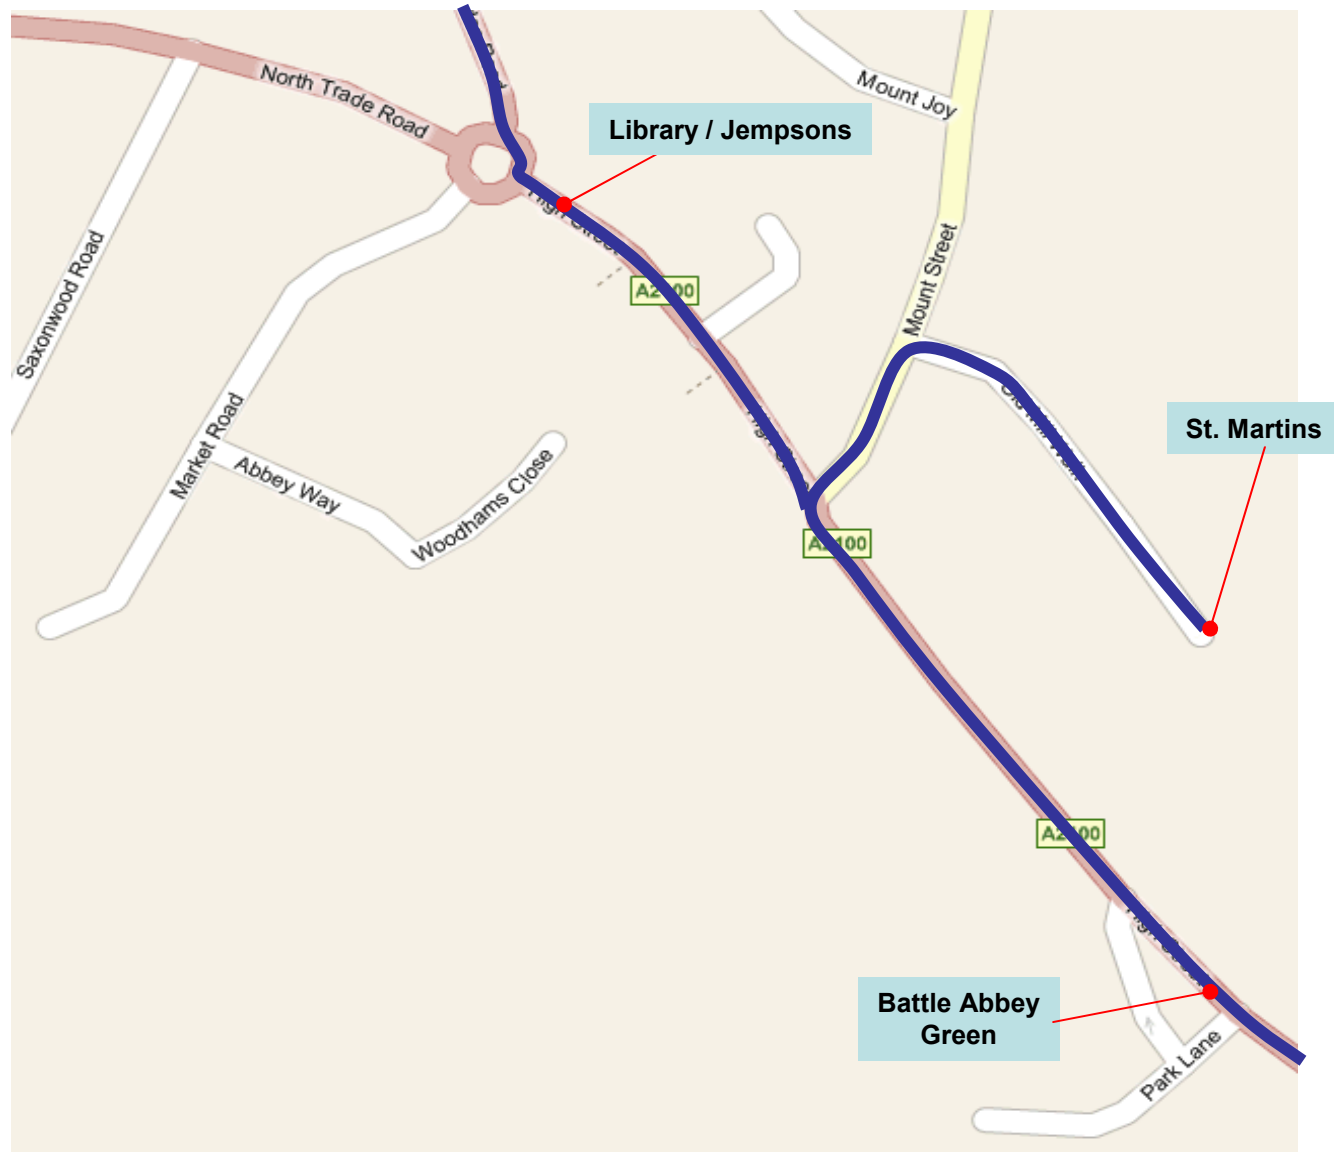

B72 – Mountfield – Broad Oak

— Fare Stage 4

- - - - Request

B72 – Broad Oak (The Hawthornes , Furnace Lane, Pond Close, The Orchard)

B72 –Broad Oak - Sainsburys

**Broad Oak
(Furnace Lane)**

**Brede
(Village Hall)**

**Brede
(Red Lion Pub)**

Pottery Lane

**Westfield
Church**

**Westfield
(Main Road)**

Sainsbury's

..... Request

	Fare Stage 1
	Fare Stage 2
	Fare Stage 3
	Fare Stage 4

B72 – Sainsburys - Battle

B72 – Battle – Netherfield - Battle

B72 - Claverham Way

B72 – Netherfield Arms / Darvel Down

B72 Battle – Library/Jempsons, St. Martins

B72 – Battle - Sainsburys

B72 –Sainsburys - Broad Oak - Sainsburys

**Broad Oak
(Furnace Lane)**

**Brede
(Village Hall)**

**Brede
(Red Lion Pub)**

..... Request Only

**Westfield
(Main Road)**

**Westfield
Church**

Sainsbury's

B72 – Netherfield Hill - Mountfield Village Hall