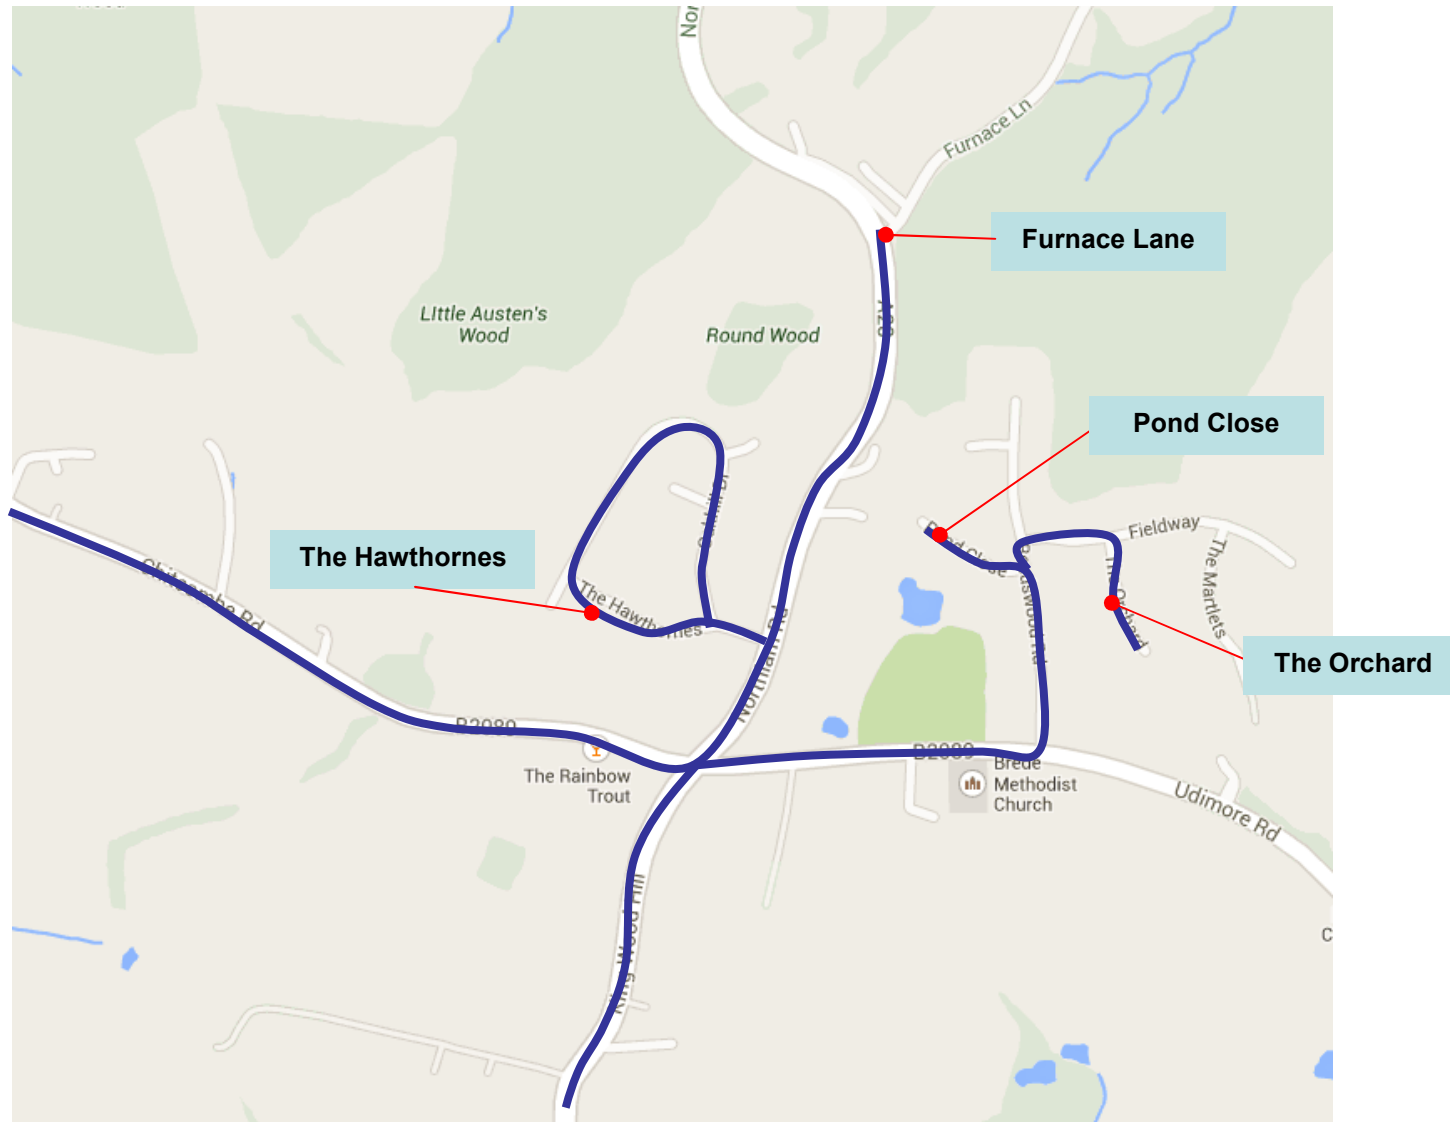

B72 – Mountfield – Broad Oak

— Fare Stage 4

- - - - - Request

B72 – Broad Oak (The Hawthornes , Furnace Lane, Pond Close, The Orchard)

B72 –Broad Oak - Sainsburys

**Broad Oak
(Furnace Lane)**

**Brede
(Village Hall)**

Pottery Lane

**Brede
(Red Lion Pub)**

..... Request

	Fare Stage 1
	Fare Stage 2
	Fare Stage 3
	Fare Stage 4

**Westfield
Church**

**Westfield
(Main Road)**

Sainsbury's

B72 – Sainsburys - Battle

B72 – Battle – Netherfield - Battle

B72 - Claverham Way

B72 – Netherfield Arms / Darvel Down

B72 Battle – Library/Jempsons, St. Martins

B72 – Battle - Sainsburys

B72 –Sainsburys - Broad Oak - Sainsburys

**Broad Oak
(Furnace Lane)**

**Brede
(Village Hall)**

**Brede
(Red Lion Pub)**

..... Request Only

**Westfield
(Main Road)**

**Westfield
Church**

Sainsbury's

B72 – Netherfield Hill - Mountfield Village Hall