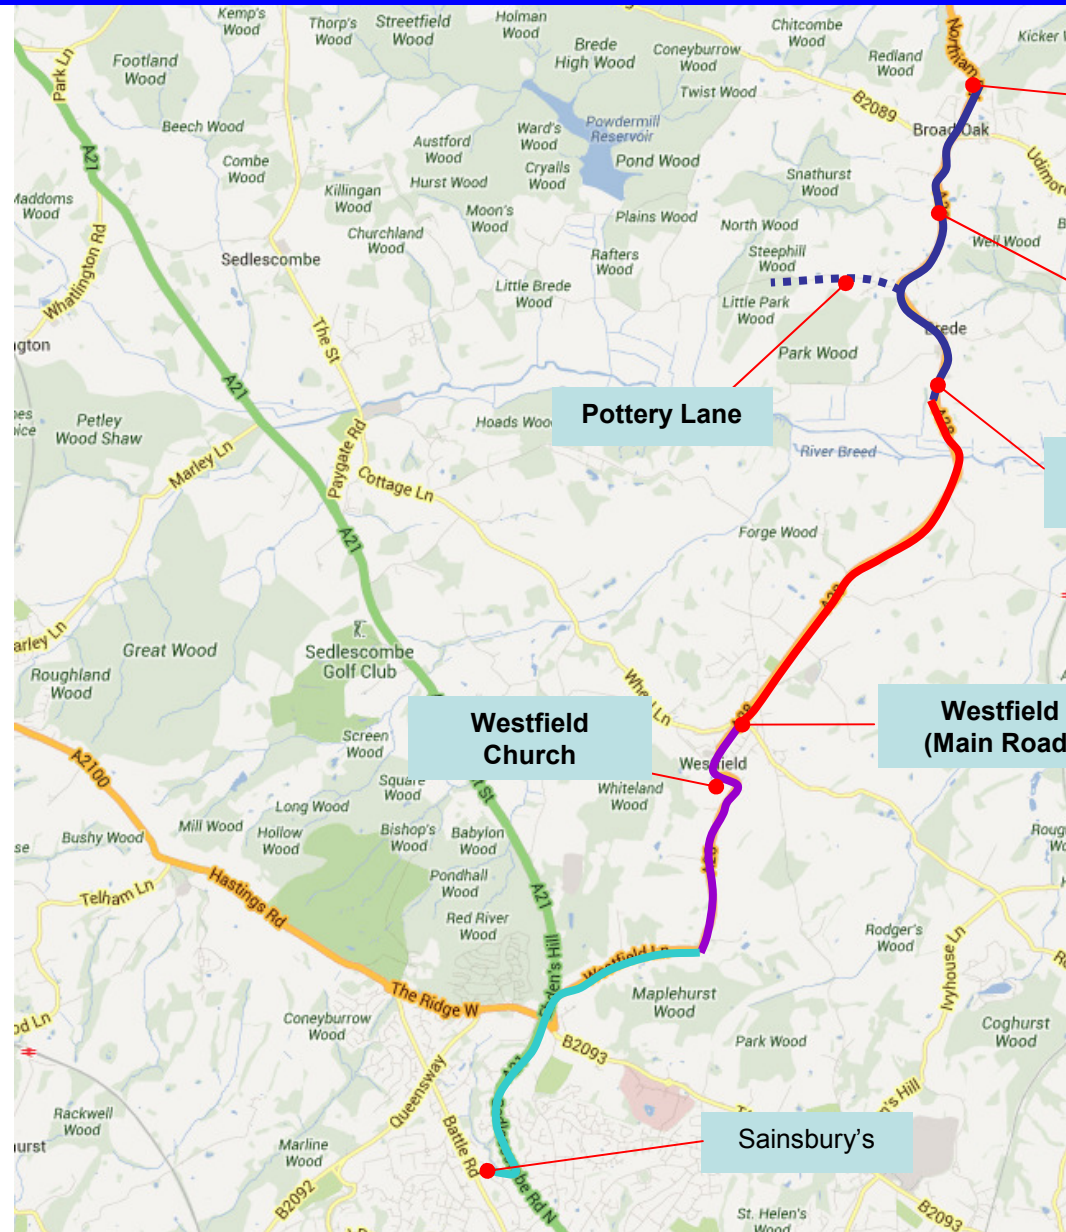

B72 – Mountfield – Broad Oak

— Fare Stage 4

- - - - Request

B72 – Broad Oak (The Hawthornes , Furnace Lane, Pond Close, The Orchard)

B72 –Broad Oak - Sainsburys

**Broad Oak
(Furnace Lane)**

**Brede
(Village Hall)**

**Brede
(Red Lion Pub)**

Pottery Lane

**Westfield
Church**

**Westfield
(Main Road)**

Sainsbury's

..... Request

	Fare Stage 1
	Fare Stage 2
	Fare Stage 3
	Fare Stage 4

B72 – Sainsburys - Battle

B72 – Battle – Netherfield - Battle

B72 - Claverham Way

B72 – Netherfield Arms / Darvel Down

B72 Battle – Library/Jempsons, St. Martins

B72 – Battle - Sainsburys

B72 –Sainsburys - Broad Oak - Sainsburys

**Broad Oak
(Furnace Lane)**

**Brede
(Village Hall)**

**Brede
(Red Lion Pub)**

..... Request Only

**Westfield
(Main Road)**

**Westfield
Church**

Sainsbury's

B72 – Netherfield Hill - Mountfield Village Hall