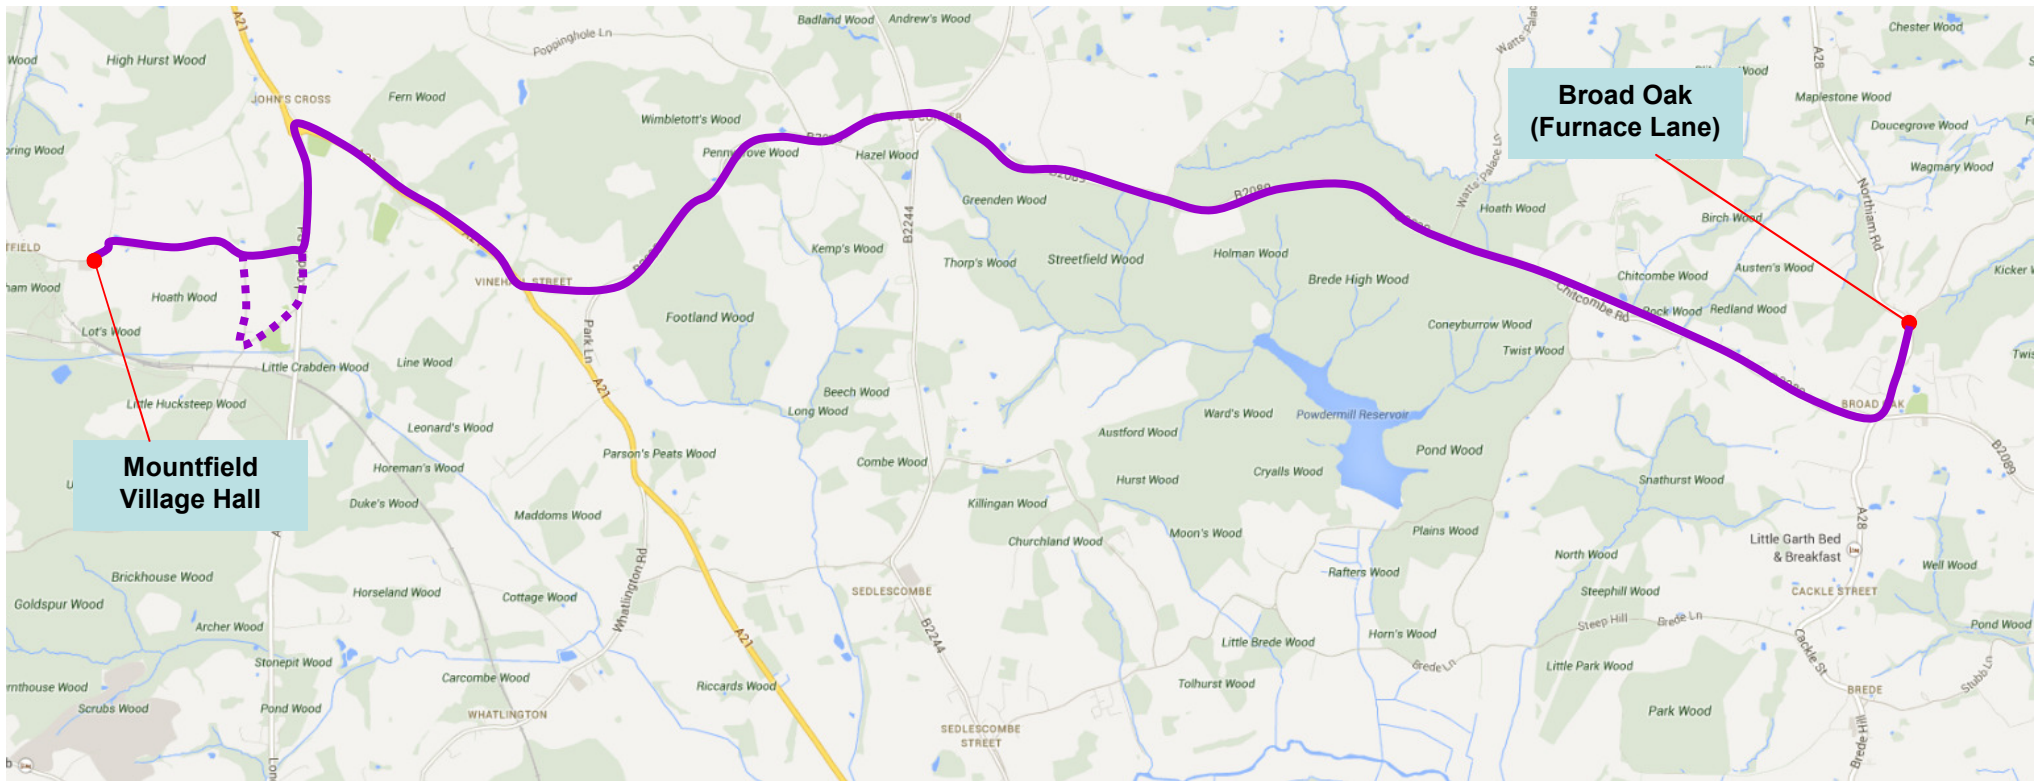

B72 – Mountfield – Broad Oak

— Fare Stage 4

- - - - Request

B72 – Broad Oak (The Hawthornes , Furnace Lane, Pond Close, The Orchard)

B72 –Broad Oak - Sainsburys

**Broad Oak
(Furnace Lane)**

**Brede
(Village Hall)**

**Brede
(Red Lion Pub)**

Pottery Lane

**Westfield
Church**

**Westfield
(Main Road)**

Sainsbury's

..... Request

	Fare Stage 1
	Fare Stage 2
	Fare Stage 3
	Fare Stage 4

B72 – Sainsburys - Battle

B72 – Battle – Netherfield - Battle

B72 - Claverham Way

B72 – Netherfield Arms / Darvel Down

B72 Battle – Library/Jempsons, St. Martins

B72 – Battle - Sainsburys

B72 –Sainsburys - Broad Oak - Sainsburys

**Broad Oak
(Furnace Lane)**

**Brede
(Village Hall)**

**Brede
(Red Lion Pub)**

..... Request Only

**Westfield
(Main Road)**

**Westfield
Church**

Sainsbury's

B72 – Netherfield Hill - Mountfield Village Hall