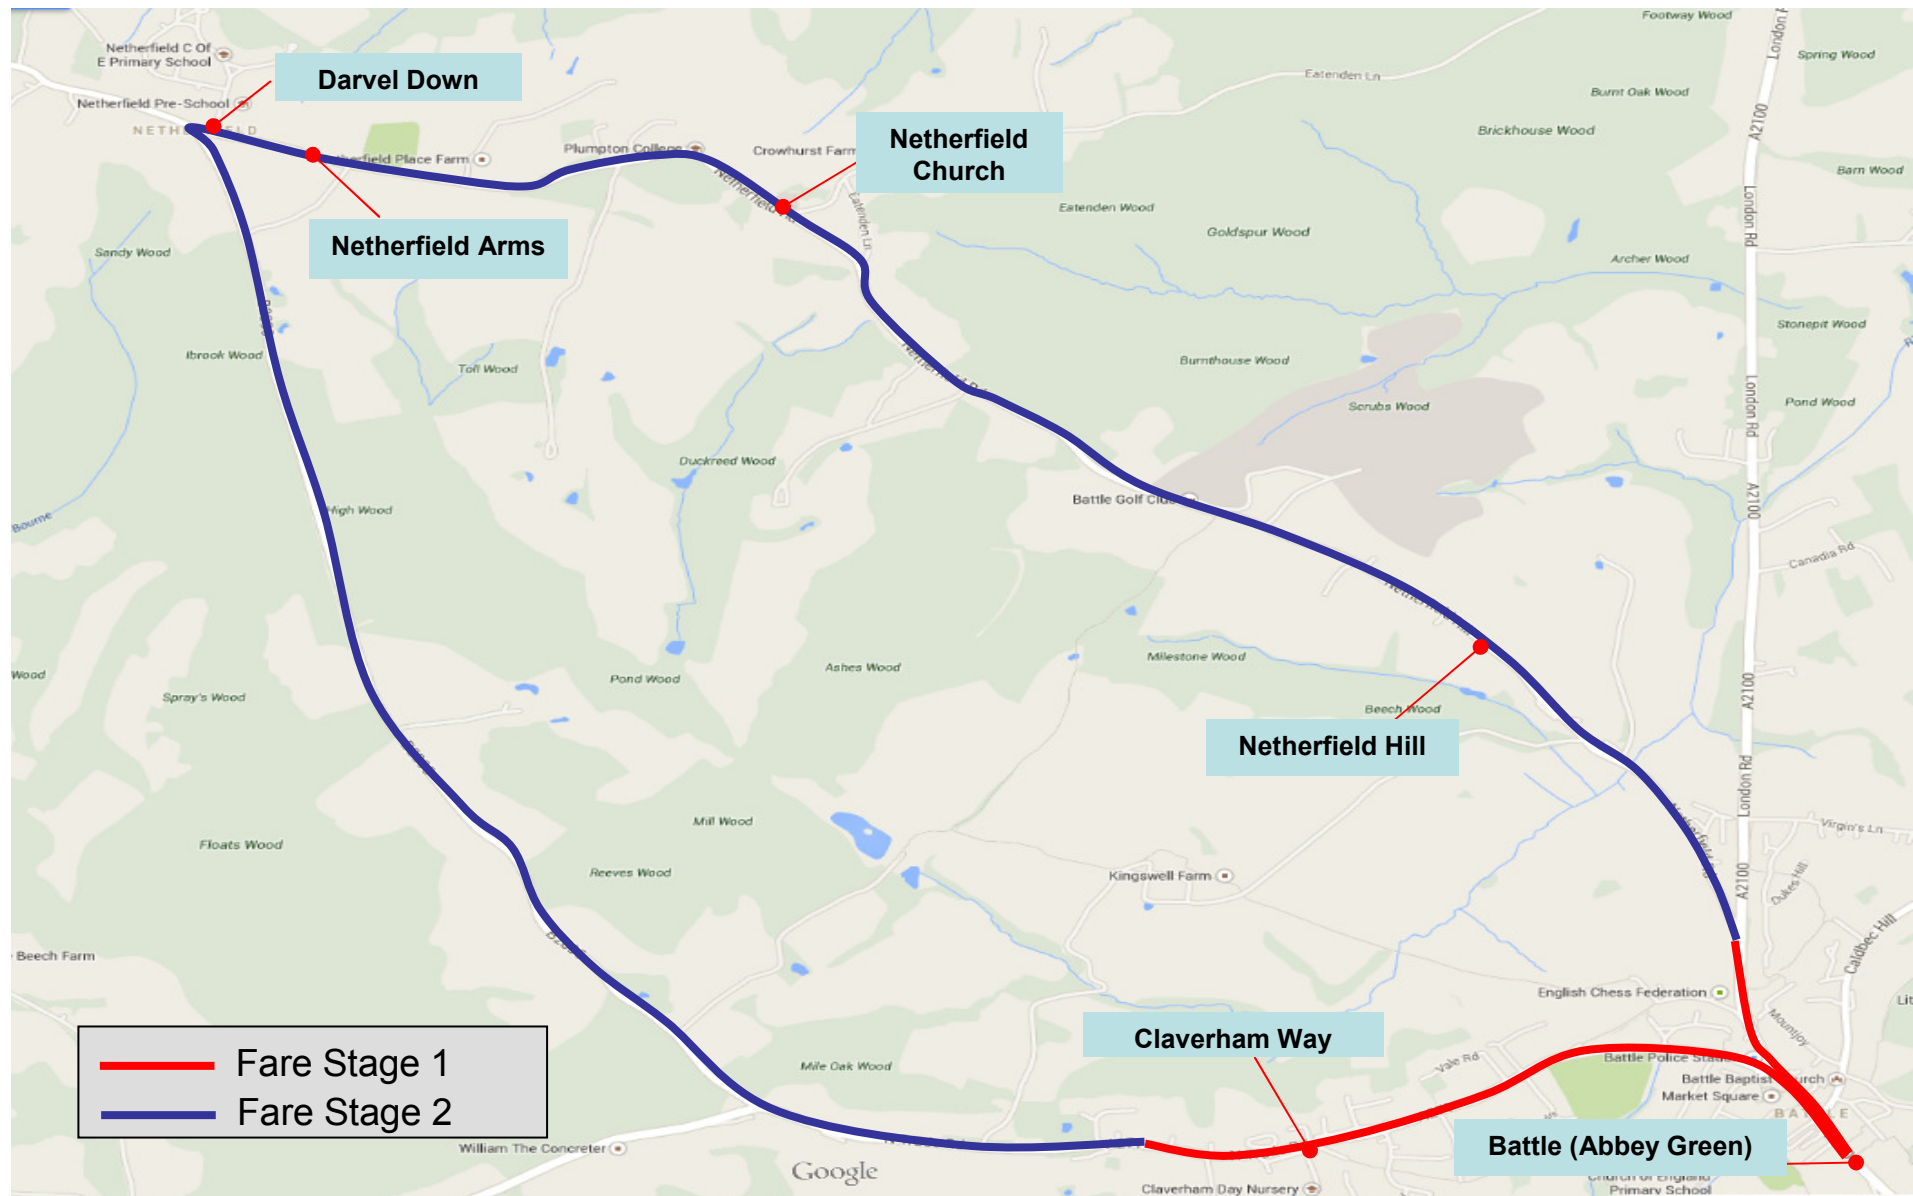

B72 – Mountfield – Broad Oak

— Fare Stage 4

- - - - Request

B72 – Broad Oak (The Hawthornes , Furnace Lane, Pond Close, The Orchard)

B72 –Broad Oak - Sainsburys

**Broad Oak
(Furnace Lane)**

**Brede
(Village Hall)**

**Brede
(Red Lion Pub)**

Pottery Lane

**Westfield
Church**

**Westfield
(Main Road)**

Sainsbury's

..... Request

	Fare Stage 1
	Fare Stage 2
	Fare Stage 3
	Fare Stage 4

B72 – Sainsburys - Battle

B72 – Battle – Netherfield - Battle

B72 - Claverham Way

B72 – Netherfield Arms / Darvel Down

B72 Battle – Library/Jempsons, St. Martins

B72 – Battle - Sainsburys

B72 –Sainsburys - Broad Oak - Sainsburys

**Broad Oak
(Furnace Lane)**

**Brede
(Village Hall)**

**Brede
(Red Lion Pub)**

..... Request Only

**Westfield
(Main Road)**

**Westfield
Church**

Sainsbury's

B72 – Netherfield Hill - Mountfield Village Hall