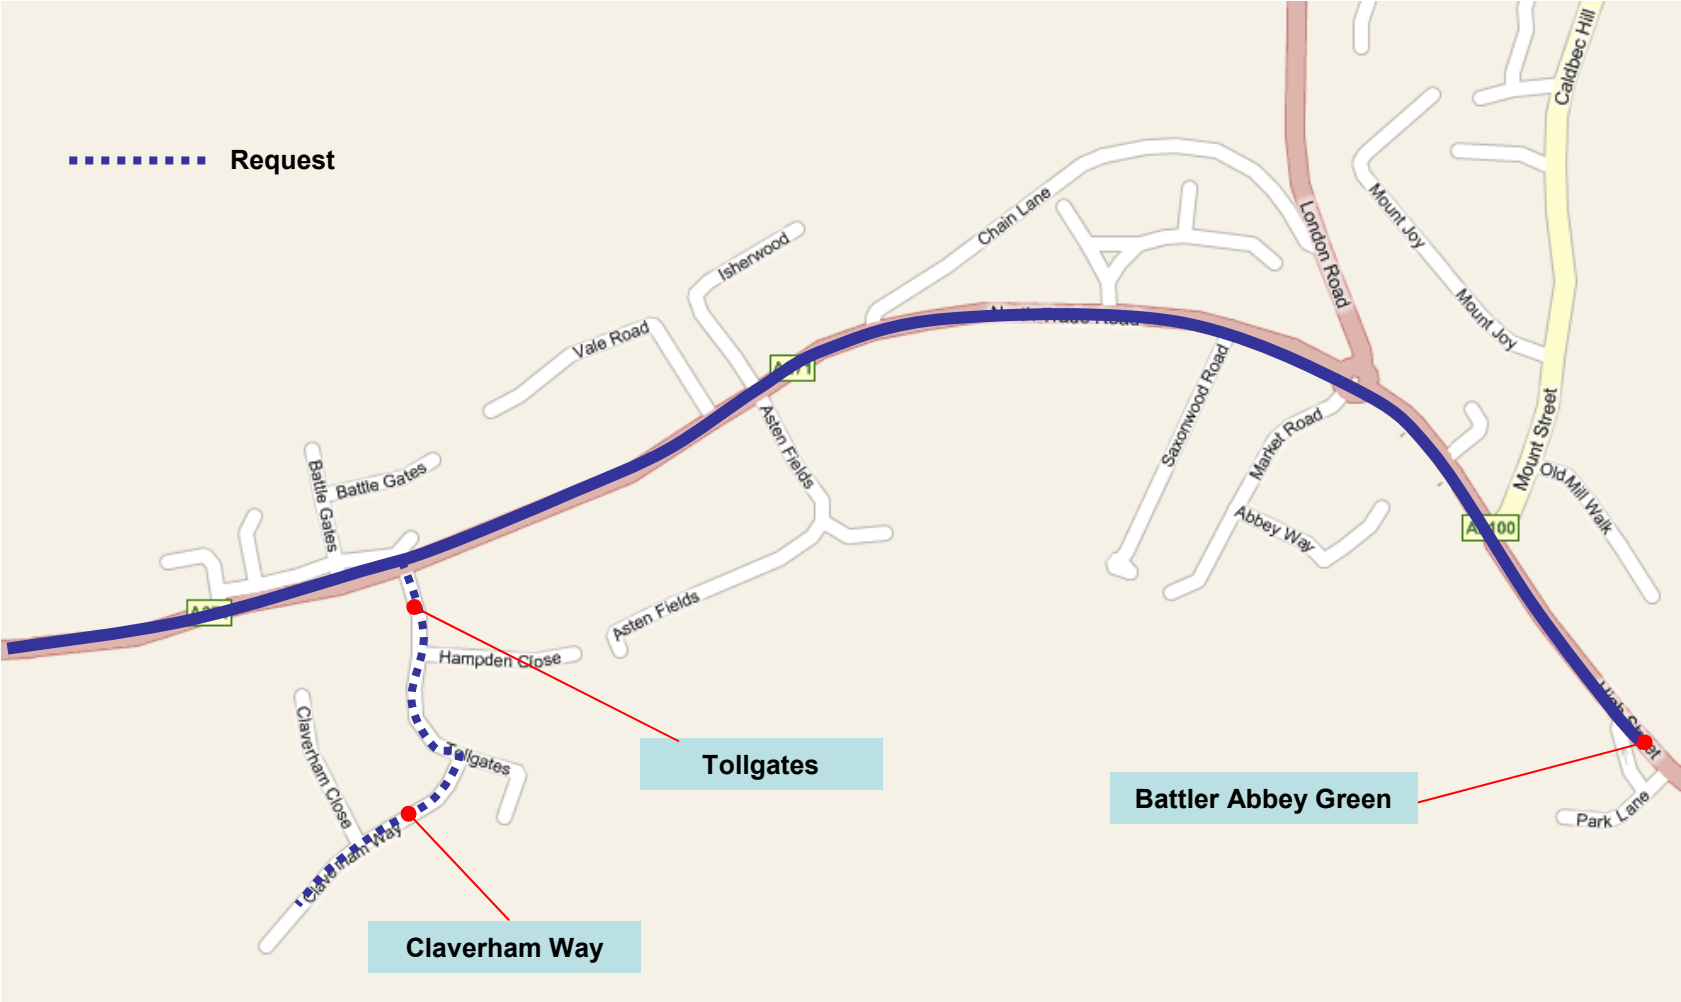

B72 – Mountfield – Broad Oak

— Fare Stage 4

- - - - Request

B72 – Broad Oak (The Hawthornes , Furnace Lane, Pond Close, The Orchard)

B72 –Broad Oak - Sainsburys

**Broad Oak
(Furnace Lane)**

**Brede
(Village Hall)**

**Brede
(Red Lion Pub)**

Pottery Lane

**Westfield
Church**

**Westfield
(Main Road)**

Sainsbury's

..... Request

	Fare Stage 1
	Fare Stage 2
	Fare Stage 3
	Fare Stage 4

B72 – Sainsburys - Battle

B72 – Battle – Netherfield - Battle

B72 - Claverham Way

B72 – Netherfield Arms / Darvel Down

B72 Battle – Library/Jempsons, St. Martins

B72 – Battle - Sainsburys

B72 –Sainsburys - Broad Oak - Sainsburys

**Broad Oak
(Furnace Lane)**

**Brede
(Village Hall)**

**Brede
(Red Lion Pub)**

..... Request Only

**Westfield
(Main Road)**

**Westfield
Church**

Sainsbury's

B72 – Netherfield Hill - Mountfield Village Hall