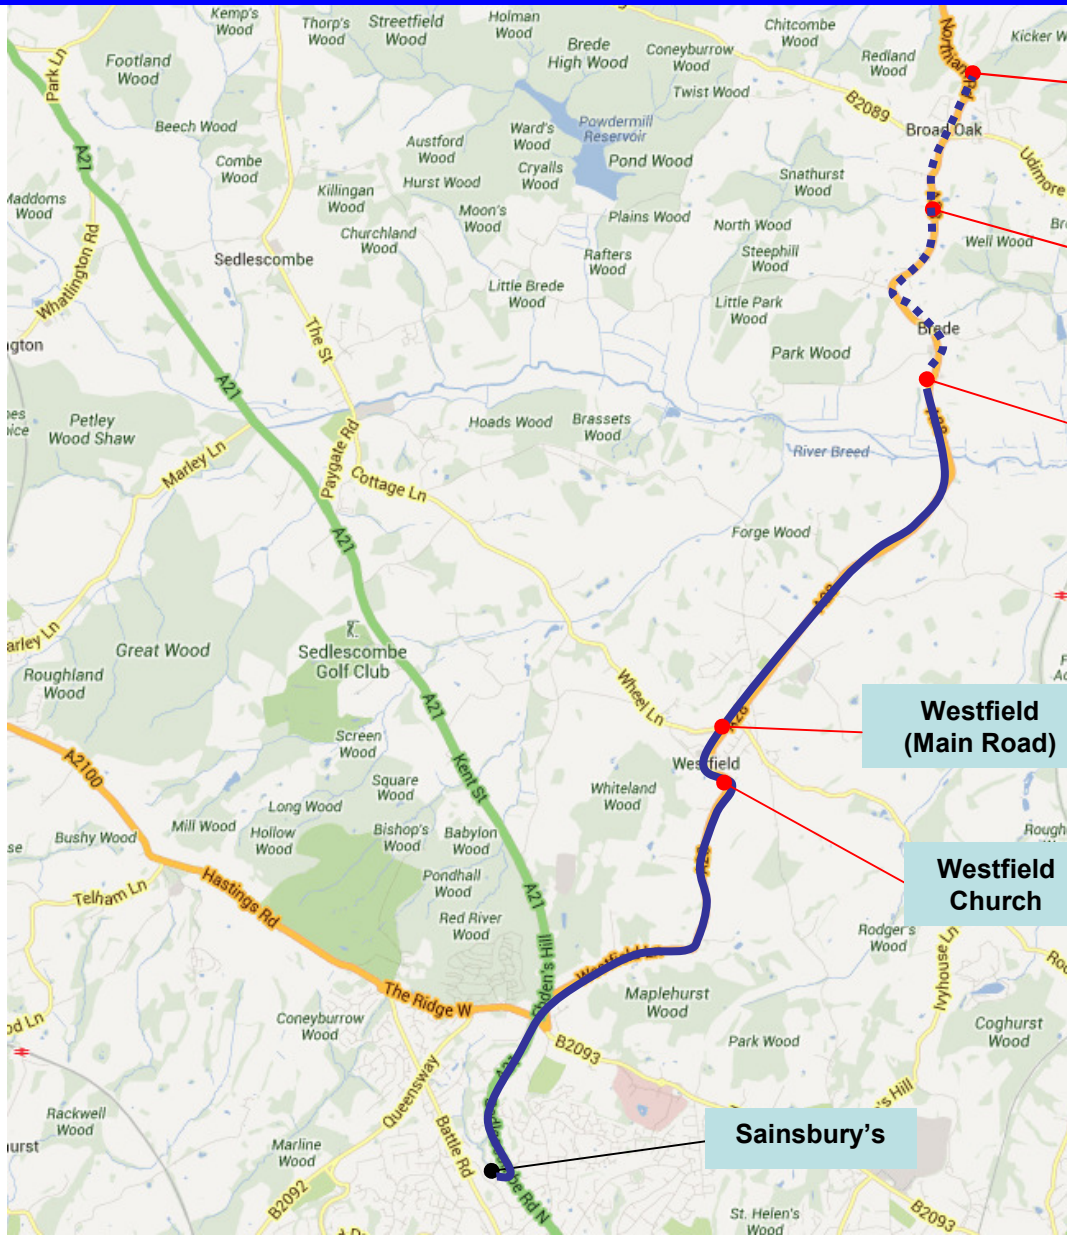

B72 – Mountfield – Broad Oak

— Fare Stage 4

- - - - Request

B72 – Broad Oak (The Hawthornes , Furnace Lane, Pond Close, The Orchard)

B72 –Broad Oak - Sainsburys

**Broad Oak
(Furnace Lane)**

**Brede
(Village Hall)**

**Brede
(Red Lion Pub)**

Pottery Lane

**Westfield
Church**

**Westfield
(Main Road)**

Sainsbury's

..... Request

	Fare Stage 1
	Fare Stage 2
	Fare Stage 3
	Fare Stage 4

B72 – Sainsburys - Battle

B72 – Battle – Netherfield - Battle

B72 - Claverham Way

B72 – Netherfield Arms / Darvel Down

B72 Battle – Library/Jempsons, St. Martins

B72 – Battle - Sainsburys

B72 –Sainsburys - Broad Oak - Sainsburys

**Broad Oak
(Furnace Lane)**

**Brede
(Village Hall)**

**Brede
(Red Lion Pub)**

..... Request Only

**Westfield
(Main Road)**

**Westfield
Church**

Sainsbury's

B72 – Netherfield Hill - Mountfield Village Hall