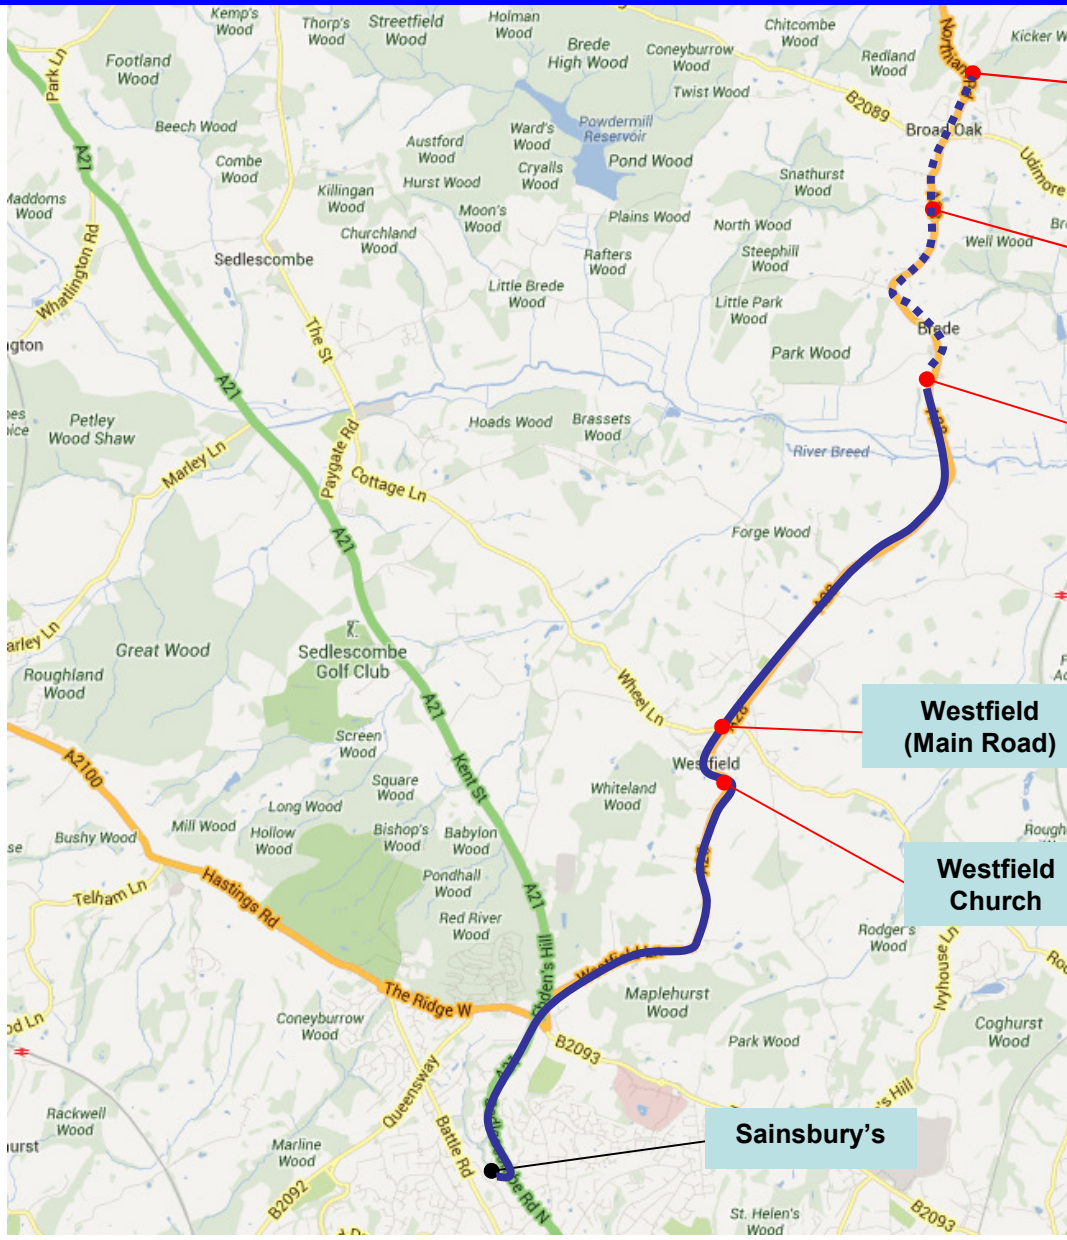

B72 – Mountfield – Broad Oak

— Fare Stage 4

- - - - - Request

B72 – Broad Oak (The Hawthornes , Furnace Lane, Pond Close, The Orchard)

B72 –Broad Oak - Sainsburys

**Broad Oak
(Furnace Lane)**

**Brede
(Village Hall)**

Pottery Lane

**Brede
(Red Lion Pub)**

..... Request

	Fare Stage 1
	Fare Stage 2
	Fare Stage 3
	Fare Stage 4

**Westfield
Church**

**Westfield
(Main Road)**

Sainsbury's

B72 – Sainsburys - Battle

B72 – Battle – Netherfield - Battle

B72 - Claverham Way

B72 – Netherfield Arms / Darvel Down

B72 Battle – Library/Jempsons, St. Martins

B72 – Battle - Sainsburys

B72 –Sainsburys - Broad Oak - Sainsburys

**Broad Oak
(Furnace Lane)**

**Brede
(Village Hall)**

**Brede
(Red Lion Pub)**

..... Request Only

**Westfield
(Main Road)**

**Westfield
Church**

Sainsbury's

B72 – Netherfield Hill - Mountfield Village Hall