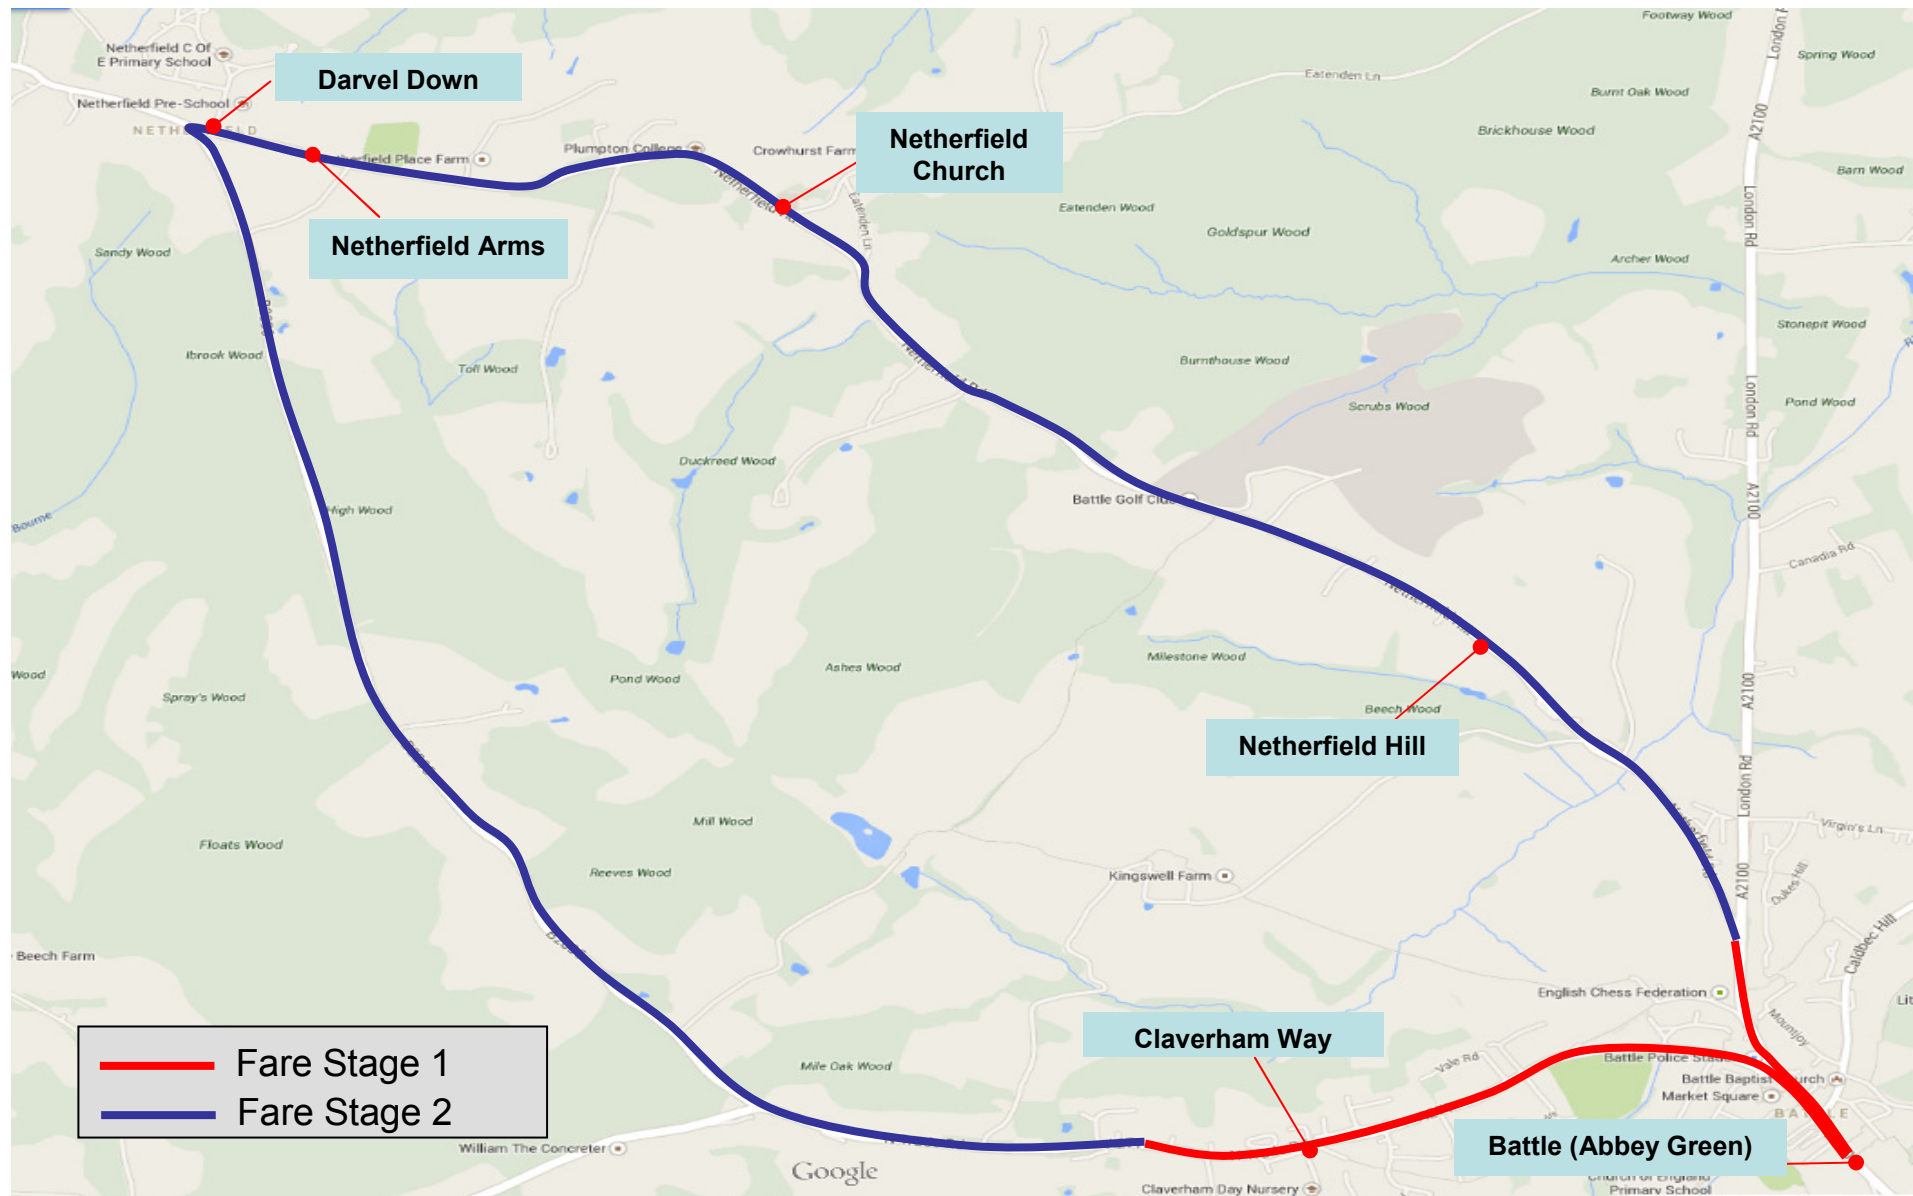

B72 – Mountfield – Broad Oak

— Fare Stage 4

- - - - - Request

B72 – Broad Oak (The Hawthornes , Furnace Lane, Pond Close, The Orchard)

B72 –Broad Oak - Sainsburys

**Broad Oak
(Furnace Lane)**

**Brede
(Village Hall)**

Pottery Lane

**Brede
(Red Lion Pub)**

..... Request

	Fare Stage 1
	Fare Stage 2
	Fare Stage 3
	Fare Stage 4

**Westfield
Church**

**Westfield
(Main Road)**

Sainsbury's

B72 – Sainsburys - Battle

B72 – Battle – Netherfield - Battle

B72 - Claverham Way

B72 – Netherfield Arms / Darvel Down

B72 Battle – Library/Jempsons, St. Martins

B72 – Battle - Sainsburys

B72 –Sainsburys - Broad Oak - Sainsburys

**Broad Oak
(Furnace Lane)**

**Brede
(Village Hall)**

**Brede
(Red Lion Pub)**

..... Request Only

**Westfield
(Main Road)**

**Westfield
Church**

Sainsbury's

B72 – Netherfield Hill - Mountfield Village Hall