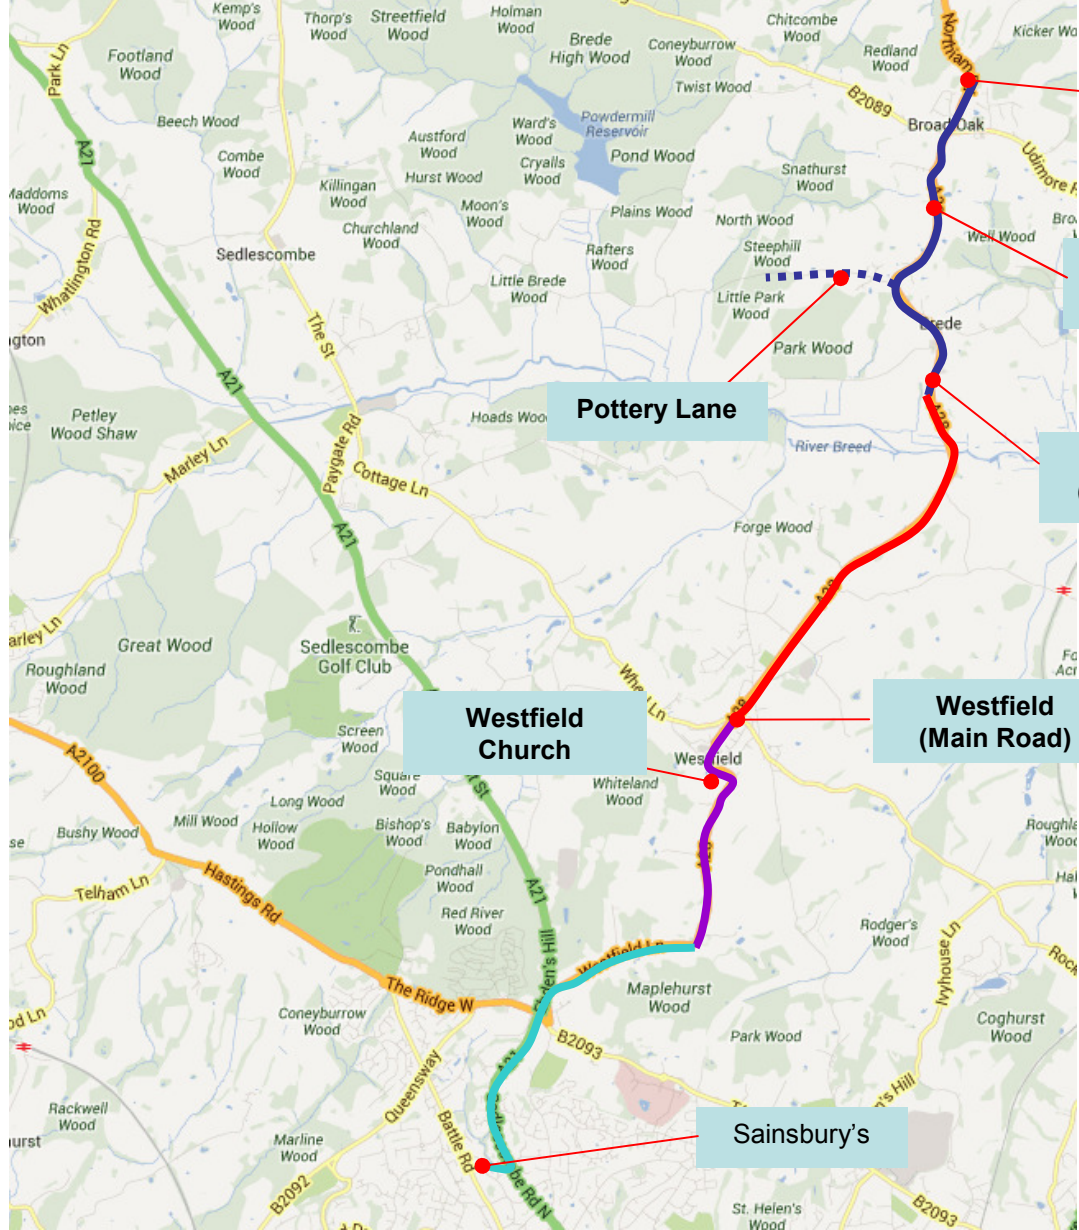

B72 – Mountfield – Broad Oak

— Fare Stage 4

- - - - - Request

B72 – Broad Oak (The Hawthornes , Furnace Lane, Pond Close, The Orchard)

B72 –Broad Oak - Sainsburys

**Broad Oak
(Furnace Lane)**

**Brede
(Village Hall)**

Pottery Lane

**Brede
(Red Lion Pub)**

..... Request

	Fare Stage 1
	Fare Stage 2
	Fare Stage 3
	Fare Stage 4

**Westfield
Church**

**Westfield
(Main Road)**

Sainsbury's

B72 – Sainsburys - Battle

B72 – Battle – Netherfield - Battle

B72 - Claverham Way

B72 – Netherfield Arms / Darvel Down

B72 Battle – Library/Jempsons, St. Martins

B72 – Battle - Sainsburys

B72 –Sainsburys - Broad Oak - Sainsburys

**Broad Oak
(Furnace Lane)**

**Brede
(Village Hall)**

**Brede
(Red Lion Pub)**

..... Request Only

**Westfield
(Main Road)**

**Westfield
Church**

Sainsbury's

B72 – Netherfield Hill - Mountfield Village Hall